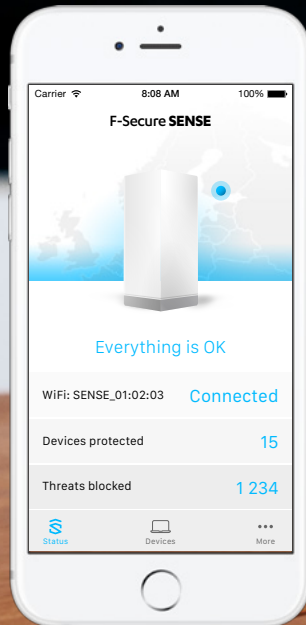

F-SECURE SENSE

Secures all your connected things

Security router

Advanced security app

sense.f-secure.com

F-Secure SENSE

The missing piece of your connected home

If they call it smart, it's also vulnerable. Every new device in our home network is a potential back door into our digital lives, since most new connected things aren't designed to be secure. SENSE protects everything connected in your home, from desktop computers and phones to smart TVs and baby monitors. Its IoT security technology senses traffic from connected devices to provide extra protection against IoT threats.

Three-layer protection

F-Secure SENSE is the combination of a security router, an advanced security app and industry-leading cloud protection. SENSE easily secures every connected thing in your home using one device, now and in the future.

SECURITY ROUTER

The SENSE router secures your entire home network, protecting every connected thing from online threats.

SECURE APP

The SENSE app both manages your home network and protects your devices, even on the go.