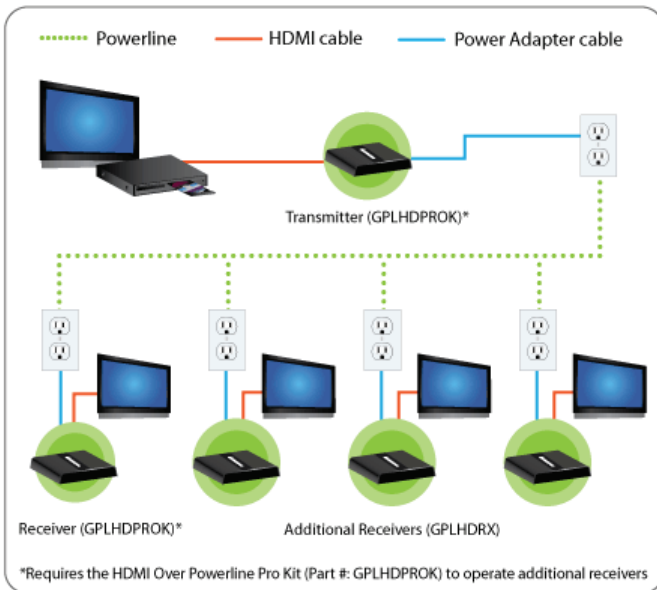

Requirements

- **Hardware**
- HDMI Over Powerline PRO Kit (Part #: [GPLHDPROK](#))
- **Display**
- HDTV, HD Display or HD Projector with HDMI Input

Package Contents

- 1 x HDMI Over Powerline PRO Receiver
- 1 x IR Extension Cable
- 1 x Power Adapter
- 1 x HDMI Cable
- 1 x Quick Start Guide
- 1 x Warranty Card

Specifications

Function	GPLHDRX	Dimensions	GPLHDRX
Connectors		Unit Dimensions	
Video Output	1 x HDMI	Height	5.9" (14.9cm)
Video Resolution	480p, 576p, 720p, 1080i, 1080p	Depth	1" (2.5cm)
Operating Temperature	32~140°F (0~60°C)	Length	3.7" (9.4cm)
Operating Range	Up to 984ft (300m)	Unit Package Dimensions	
Power		Width	8" (20.3cm)
Voltage	100~240V	Height	6" (15.2cm)
Power Consumption	7W (1080P), 6.5W (720P)	Depth	3.125" (7.9cm)
Infrared		Master Carton	
Frequency	20~60KHz Wide Range	Width	19.25" (48.9cm)
Warranty	1-Year	Height	12.375" (31.4cm)
Housing		Depth	8.5" (21.6cm)
Case	Plastic	Master Carton Qty.	12
Audio		Weight	
Audio Output	LPCM	Master Carton Wt.	15.2lb (6.9kg)
		Unit Pack Wt.	1.15lb (0.5kg)
		Unit Wt.	0.4lb (0.18kg)