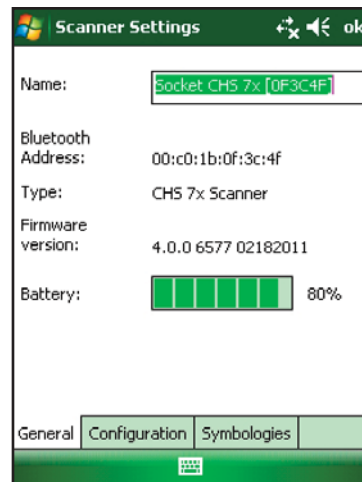

SKU# CX2856-1278

socketmobile.com

Optional cradle available separately.

Comparison Chart - Scanner Features

Model	7E	7M	7P	7NRx	7X	7XRx
SKU	CX2858-1294	CX2860-1296	CX2862-1298	CX2852-1245	CX2854-1276	CX2856-1278
Reads 1D Barcodes	✓	✓	✓	✓	✓	✓
Reads 2D Barcodes					✓	✓
Scanner Type	Class 1 Laser	Class 2 Laser	Class 2 Laser	Class 1 Laser	HighDensity, Omni Directional CMOS imager	HighDensity, Omni Directional CMOS imager
Long-Range Scanning up to 45" (1.1m)		✓	✓			
Recommended for Outdoors			✓		✓	✓
Tactile Feedback (Vibrate)			✓	✓	✓	✓
Extra Durable Exterior Casing			✓	✓	✓	✓
Antimicrobial Exterior Casing for Healthcare				✓		✓
Battery Life Per Charge	10 h	19 h	19 h	19 h	10 h	10 h

What is SocketScan™ 10?

- Keyboard wedge software enters scanned data into your Android, BlackBerry or Windows application
- *Bluetooth* pairing and connection tool
- Scanner configuration utility
- SDK also available to create custom applications

Optional to install
for most platforms

Socket EZ Pair automates *Bluetooth* pairing and connection.

For 7X and 7XRx, just scan the on-screen barcode to pair and connect.

View scanner properties including battery level.