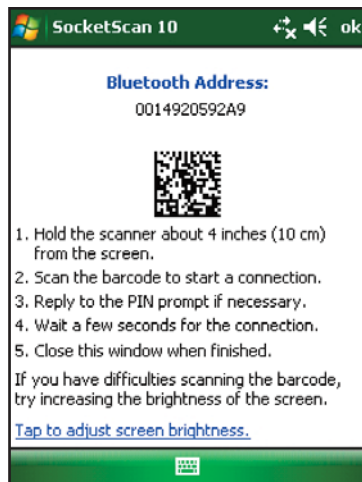

What is SocketScan™ 10?

- Keyboard wedge software enters scanned data into your Android, BlackBerry or Windows application
- *Bluetooth* pairing and connection tool
- Scanner configuration utility
- SDK also available to create custom applications

Optional to install
for most platforms

Socket EZ Pair automates *Bluetooth* pairing and connection.

For 7X and 7XRx, just scan the on-screen barcode to pair and connect.