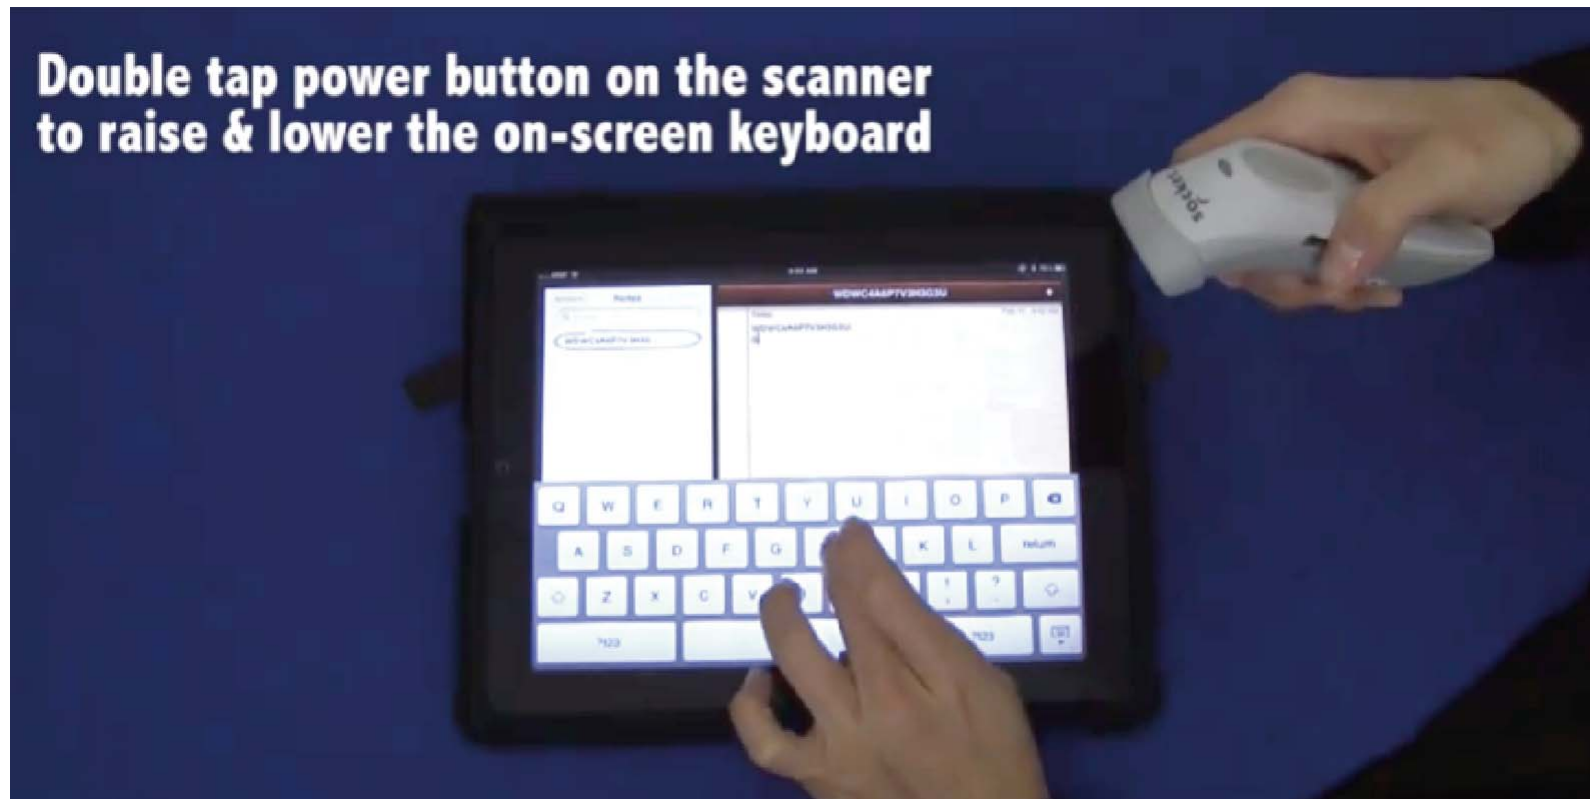

Optional to install
for most platforms

Socket EZ Pair automates *Bluetooth* pairing and connection.

For 7X and 7XRx, just scan the on-screen barcode to pair and connect.

View scanner properties including battery level.

Change *Bluetooth* friendly name if desired.

Configure beep, LED, vibrate mode or suffix.

Select symbologies to support.

Apple iOS On-Screen Keyboard Support

Watch Video:

<http://www.youtube.com/watch?v=VhtttoC6ROs>