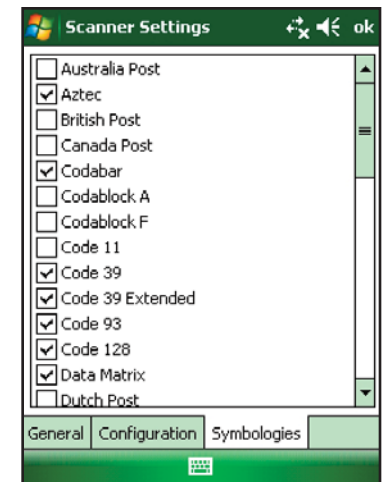

Select symbologies to support.