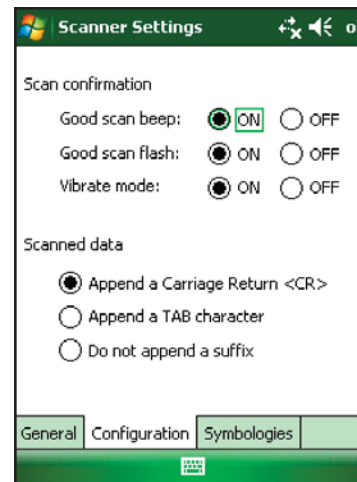

Configure beep, LED, vibrate mode or suffix.