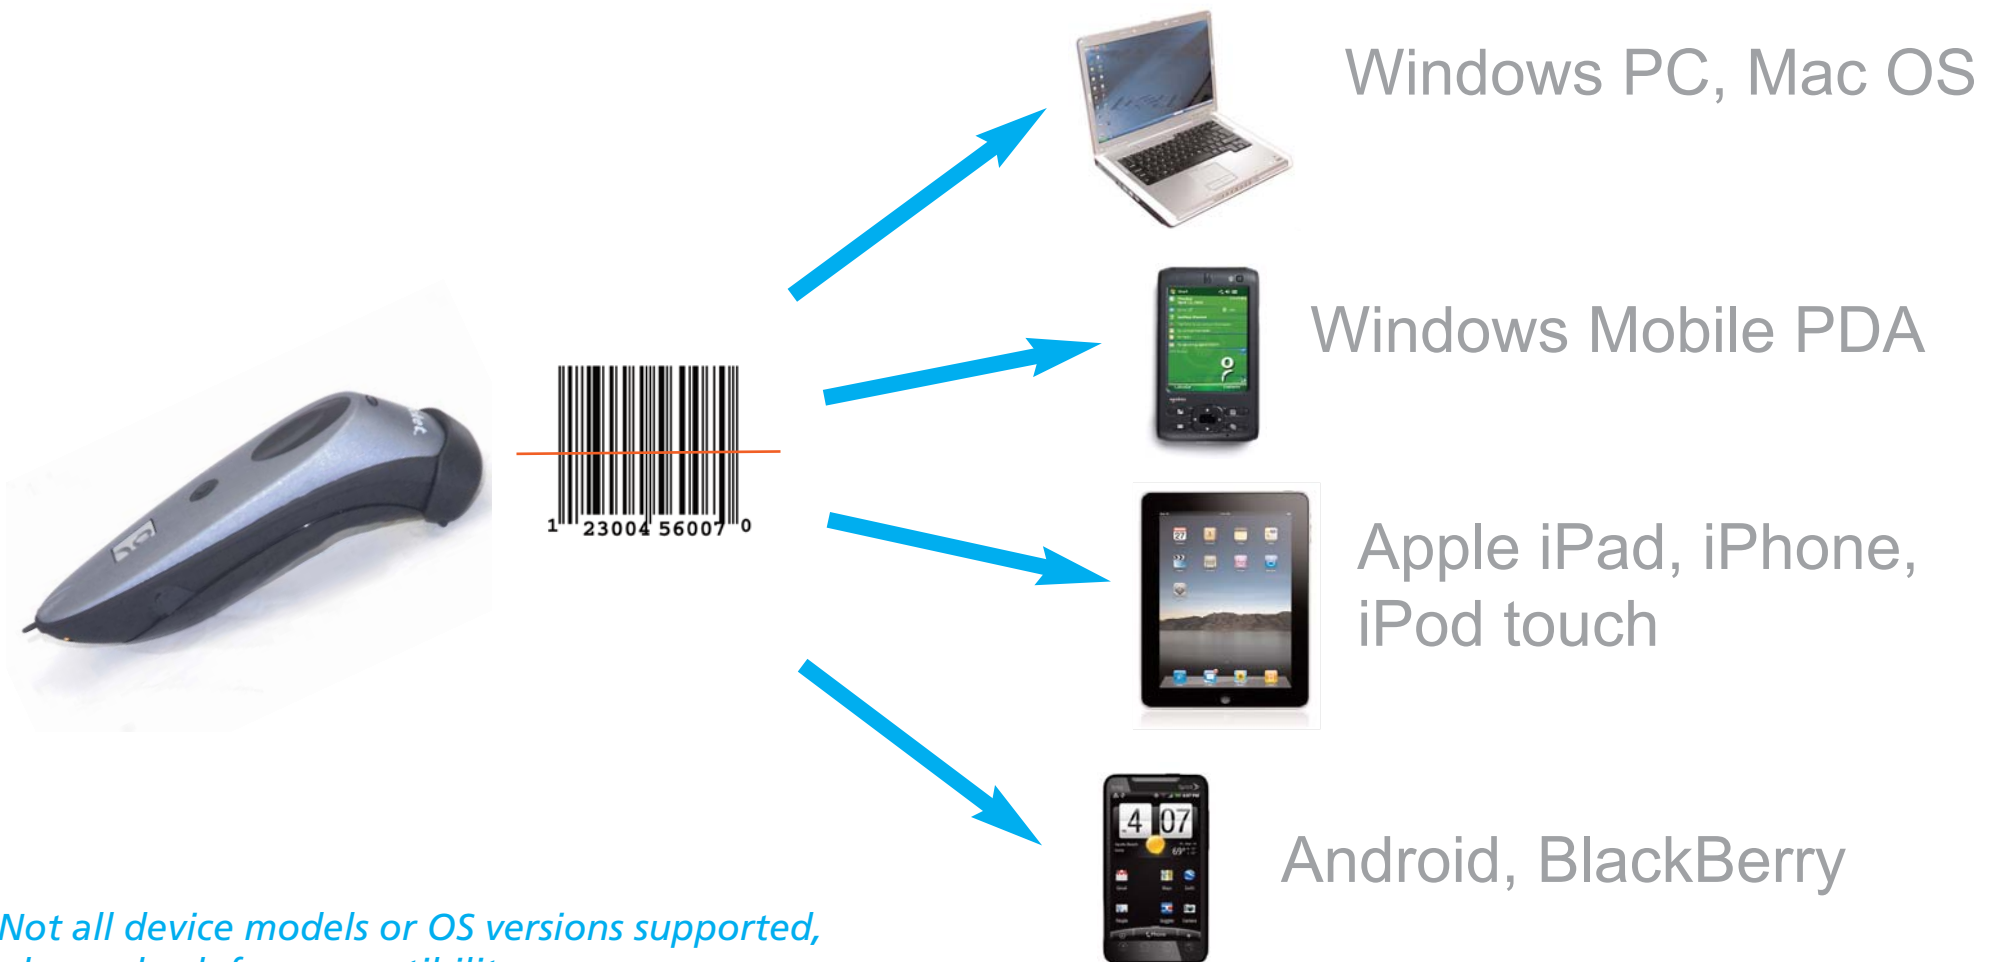

Bluetooth® Cordless Hand Scanner (CHS) Series 7

**Product
Selection
Guide**

socket®

Scanning Made Simple

The CHS Series 7 enables businesses to automate the collection of data anywhere in the field — *wirelessly!*

- ✓ Small & light
- ✓ Ergonomic
- ✓ Comfortable to hold
- ✓ Designed for mobility

Hospitality

Healthcare

Automotive

The CHS Series 7 wirelessly sends scanned data to a broad range of computers, smartphones and PDAs.