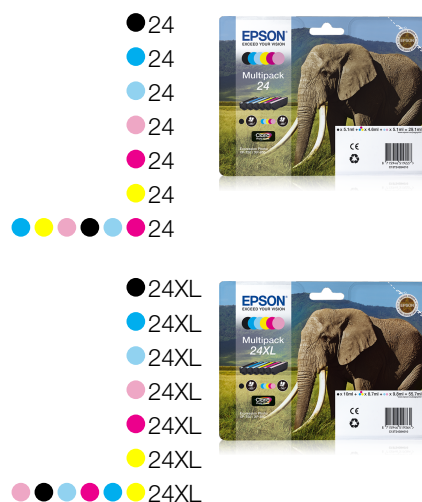

PRINT

Printing Speed ISO/IEC 24734	9.5 Pages/min Monochrome, 9 Pages/min Color
Maximum Printing Speed	10 Seconds per 10 x 15 cm photo (Epson Premium Glossy Photo Paper), 32 Pages/min Color (plain paper), 32 Pages/min Monochrome (plain paper)
Colours	Magenta, Yellow, Cyan, Light Cyan, Black, Light Magenta

Expression Photo XP-860

WHAT'S IN THE BOX

- Software (CD)
- Setup guide
- Power cable
- Main unit
- Individual Ink Cartridges
- Warranty document

INK CARTRIDGE COMPATIBILITY

INK YIELD DATA

	Elephant 24	Elephant 24XL
Black	240 pages*	500 pages*
Cyan, Magenta, Yellow, Light Cyan	360 pages*	740 pages*