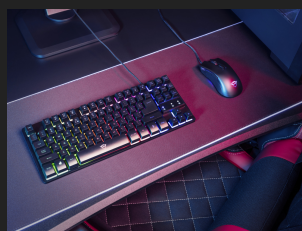

LIFESTYLE VISUAL 1