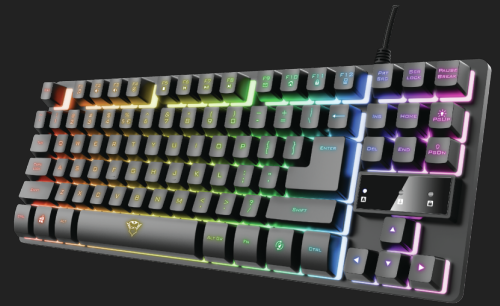

#23698

TKL Illuminated Keyboard

Compact metal gaming keyboard with multicolour LED illumination

Key features

- Compact TKL design (80%) takes up limited space on your desk or in your bag
- Multicolour LED lighting with breathing effect
- Anti-Ghosting: Up to 10 simultaneous key presses
- Sturdy metal backplate with anti-skid rubber feet for extra stability
- 12 direct access media keys
- Special gaming mode that disables the Windows key

What's in the box

- Gaming keyboard
- User guide

System requirements

- Windows 10, 8 or 7
- Intel-based Mac with Mac OS X 10.5 (Leopard) or higher
- Chrome OS
- USB port

METAL
BODYGAMING
MODEMULTICOLOUR
ILLUMINATIONCOMPACT SIZE
KEYBOARD

The Compact King

As a gamer, you only want the best hardware to ensure your road to victory. But if you like to take this hardware with you to LAN parties, tournaments or events, a smaller form factor might come in handy. The Trust GXT 833 Thado is a tenkeyless gaming keyboard, 20% smaller than keyboards with a numpad, making it easier to take with you. Its metal backplate makes the Thado sturdy, while the LED illumination lights up the party.

Tenkeyless design

The Thado has a tenkeyless design, which means it only takes up 80% of the space a keyboard with a full-size layout would. This is especially useful if you don't have that much desk space or if you like to take your hardware with you on the go. But don't be fooled by the smaller form factor. This TKL keyboard still does everything you'd come to expect from a gaming keyboard.