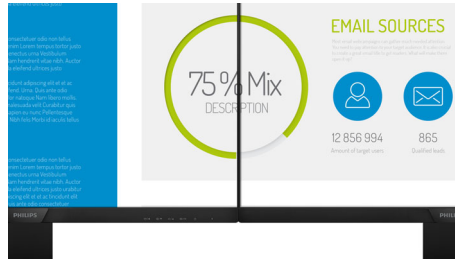

UltraNarrow Border

The new Philips displays feature ultra-narrow borders which allow for minimal distractions and maximum viewing size. Especially suited for multi-display or tiling setup like gaming, graphic design and professional applications, the ultra-narrow border display gives you the feeling of using one large display.