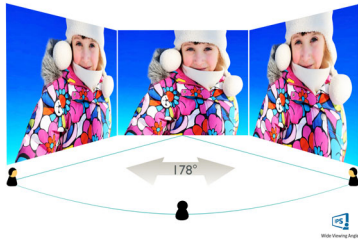

Philips
Full HD LCD monitor

V Line

24 (23.8" / 60.5 cm diag.)
Full HD (1920 x 1080)

243V7QJAB

Vivid, crisp images, from edge-to-edge

A perfect all around display with stunning images that stretch from edge-to edge, made easy on the eyes, in a compact slim design.

Perfectly designed for your space

- VESA mount allows for flexibility

PHILIPS

Full HD LCD monitor
V Line 24 (23.8" / 60.5 cm diag.), Full HD (1920 x 1080)

243V7QJAB/27

Highlights

IPS technology

IPS displays use an advanced technology which gives you extra wide viewing angles of 178/178 degree, making it possible to view the display from almost any angle. Unlike standard TN panels, IPS displays gives you remarkably crisp images with vivid colors, making it ideal not only for Photos, movies and web browsing, but also for professional applications which demand color accuracy and consistent brightness at all times.

16:9 Full HD display

Picture quality matters. Regular displays deliver quality, but you expect more. This display features enhanced Full HD 1920 x 1080 resolution. With Full HD for crisp detail paired with high brightness, incredible contrast and realistic colors expect a true to life picture.

Specifications

Picture/Display

- LCD panel type: IPS technology
- Backlight type: W-LED system
- Panel Size: 23.8 inch / 60.5 cm
- Effective viewing area: 527.04 (H) x 296.46 (V)
- Aspect ratio: 16:9
- Optimum resolution: 1920 x 1080 @ 60 Hz
- Pixel Density: 93 PPI
- Response time (typical): 5 ms (GtG)*
- Brightness: 250 cd/m²
- SmartContrast: 10,000,000:1
- Contrast ratio (typical): 1000:1
- Pixel pitch: 0.275 x 0.275 mm
- Viewing angle: 178° (H) / 178° (V), @ C/R > 10
- Flicker-free
- Display colors: 16.7 M
- Scanning Frequency: 30 -83 kHz (H) / 56 -76 Hz (V)
- LowBlue Mode
- sRGB