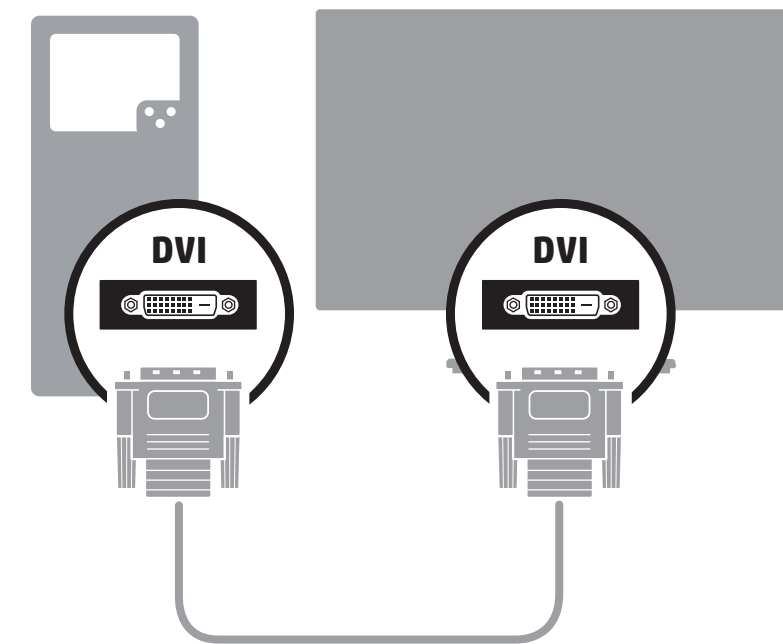

Quick Setup

54,6 cm/21.5":1920 x 1080 @ 60 Hz

60,5 cm/23.8":1920 x 1080 @ 60 Hz

The model shown may vary from the product selected but setup remains the same.

1 54,6 cm/21.5"

60,5 cm/23.8"

2

OR