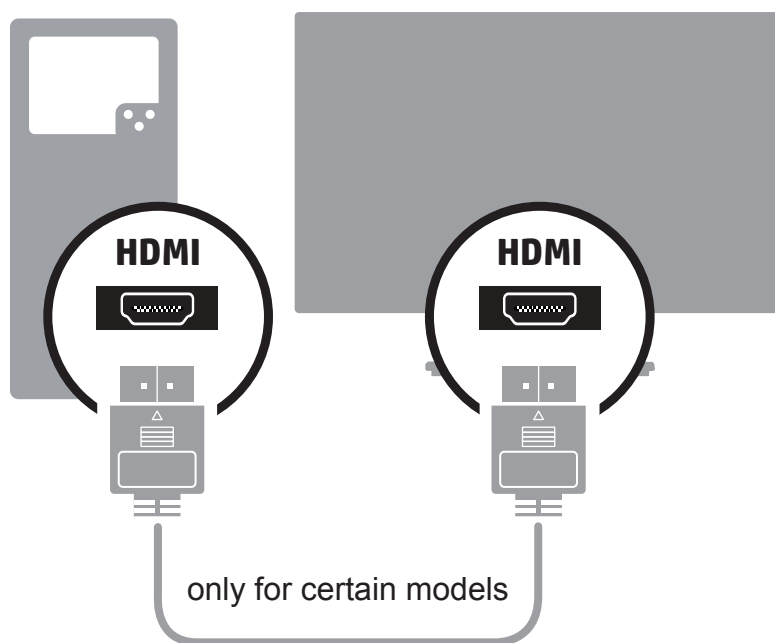

4

Copyright © 2018 HP Development Company, L.P.
The information contained herein is subject to
change without notice.
Third Edition January 2018
Printed in China

929162-B23

300240000930000