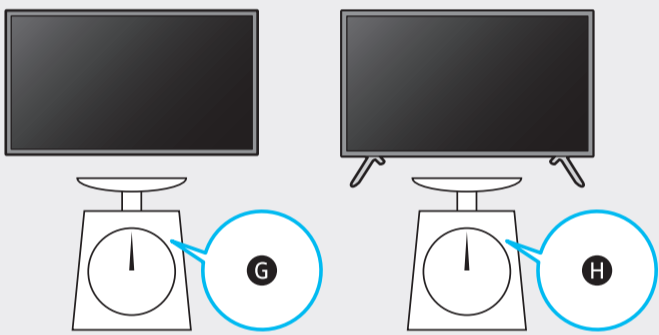

6

43"

50" - 55"

	A	B	C	D	E	F	G	H
UN43TU8***	37.9 inches (963.9 mm)	22.0 inches (558.9 mm)	2.3 inches (59.6 mm)	24.7 inches (627.8 mm)	7.6 inches (192.5 mm)	42.5 inches	17.9 lbs (8.1 kg)	18.3 lbs (8.3 kg)
UN50TU8***	44.0 inches (1116.8 mm)	25.4 inches (644.2 mm)	2.4 inches (59.9 mm)	28.3 inches (719.1 mm)	9.9 inches (250.2 mm)	49.5 inches	25.1 lbs (11.4 kg)	25.6 lbs (11.6 kg)
UN55TU8***	48.4 inches (1230.5 mm)	27.8 inches (707.2 mm)	2.4 inches (59.9 mm)	30.8 inches (783.3 mm)	9.9 inches (250.2 mm)	54.6 inches	30.6 lbs (13.9 kg)	31.3 lbs (14.2 kg)

*: 0-9, A-Z

	VESA A x B (mm)	C (mm)	D x 4	E (mm)	F (inches)	G (inches)	H (inches)
UN43TU8***	200 x 200	20-22	M8	1.25	3.6	14.9	10.3
UN50TU8***					5.9	17.9	11.5
UN55TU8***					8.1	20.2	11.8

*: 0-9, A-Z

SAMSUNG