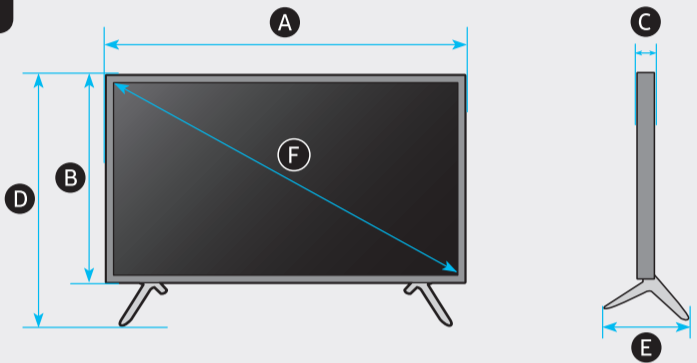

6

43"

50" - 55"

	A	B	C	D	E	F	G	H
UN43TU8***	37.9 inches (963.9 mm)	22.0 inches (558.9 mm)	2.3 inches (59.6 mm)	24.7 inches (627.8 mm)	7.6 inches (192.5 mm)	42.5 inches	17.9 lbs (8.1 kg)	18.3 lbs (8.3 kg)
UN50TU8***	44.0 inches (1116.8 mm)	25.4 inches (644.2 mm)	2.4 inches (59.9 mm)	28.3 inches (719.1 mm)	9.9 inches (250.2 mm)	49.5 inches	25.1 lbs (11.4 kg)	25.6 lbs (11.6 kg)
UN55TU8***	48.4 inches (1230.5 mm)	27.8 inches (707.2 mm)	2.4 inches (59.9 mm)	30.8 inches (783.3 mm)	9.9 inches (250.2 mm)	54.6 inches	30.6 lbs (13.9 kg)	31.3 lbs (14.2 kg)

*: 0-9, A-Z

	VESA A x B (mm)	C (mm)	D x 4	E (mm)	F (inches)	G (inches)	H (inches)
UN43TU8***	200 x 200	20-22	M8	1.25	3.6	14.9	10.3
UN50TU8***					5.9	17.9	11.5
UN55TU8***					8.1	20.2	11.8

*: 0-9, A-Z

SAMSUNG