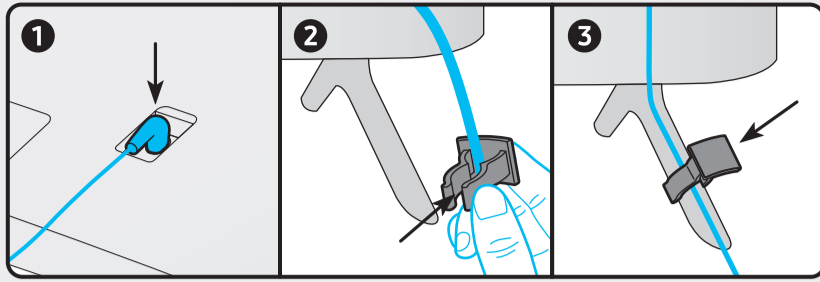

6

43"

50" - 55"

	A	B	C	D	E	F	G	H
UN43TU8***	37.9 inches (963.9 mm)	22.0 inches (558.9 mm)	2.3 inches (59.6 mm)	24.7 inches (627.8 mm)	7.6 inches (192.5 mm)	42.5 inches	17.9 lbs (8.1 kg)	18.3 lbs (8.3 kg)
UN50TU8***	44.0 inches (1116.8 mm)	25.4 inches (644.2 mm)	2.4 inches (59.9 mm)	28.3 inches (719.1 mm)	9.9 inches (250.2 mm)	49.5 inches	25.1 lbs (11.4 kg)	25.6 lbs (11.6 kg)
UN55TU8***	48.4 inches (1230.5 mm)	27.8 inches (707.2 mm)	2.4 inches (59.9 mm)	30.8 inches (783.3 mm)	9.9 inches (250.2 mm)	54.6 inches	30.6 lbs (13.9 kg)	31.3 lbs (14.2 kg)

*: 0-9, A-Z

	VESA A x B (mm)	C (mm)	D x 4	E (mm)	F (inches)	G (inches)	H (inches)
UN43TU8***	200 x 200	20-22	M8	1.25	3.6	14.9	10.3
UN50TU8***					5.9	17.9	11.5
UN55TU8***					8.1	20.2	11.8

*: 0-9, A-Z

SAMSUNG