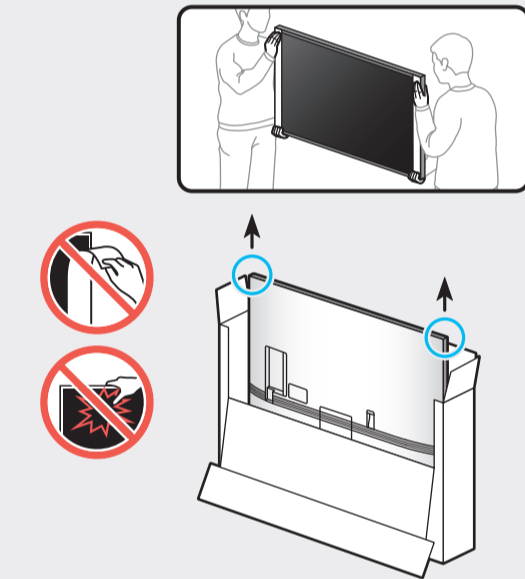

QUICK SETUP GUIDE

Scan this QR code with your smart phone to see helpful videos.

		DIGITAL AUDIO OUT
		USB
		ANT IN
		LAN
		HDMI IN (eARC)
		HDMI IN

Holder-Cable

Power Cable

Samsung Smart Remote / Batteries (AA x 2)

User Manual / Regulatory Guide

43" - 50"

1

2

3

55"

1

2