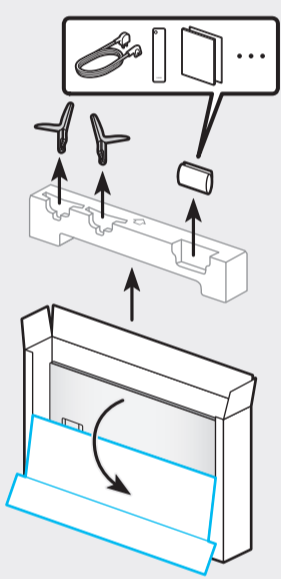

QUICK SETUP GUIDE

Scan this QR code with your smart phone to see helpful videos.

		DIGITAL AUDIO OUT
		USB
		ANT IN
		LAN
		HDMI IN (eARC)
		HDMI IN

Holder-Cable

Power Cable

Samsung Smart Remote / Batteries (AA x 2)

User Manual / Regulatory Guide

43" - 50"

1

2

3

55"

1

2