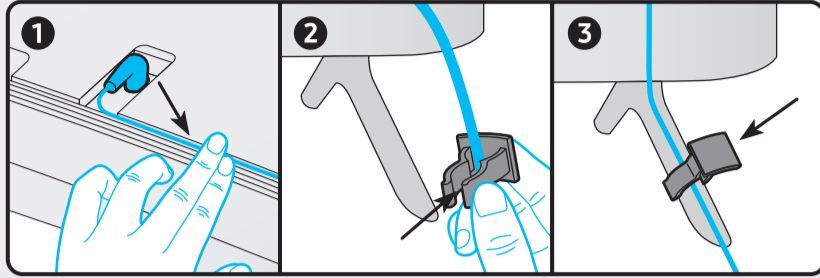

6

43"

50" - 55"

	A	B	C	D	E	F	G	H
UN43TU8***	37.9 inches (963.9 mm)	22.0 inches (558.9 mm)	2.3 inches (59.6 mm)	24.7 inches (627.8 mm)	7.6 inches (192.5 mm)	42.5 inches	17.9 lbs (8.1 kg)	18.3 lbs (8.3 kg)
UN50TU8***	44.0 inches (1116.8 mm)	25.4 inches (644.2 mm)	2.4 inches (59.9 mm)	28.3 inches (719.1 mm)	9.9 inches (250.2 mm)	49.5 inches	25.1 lbs (11.4 kg)	25.6 lbs (11.6 kg)
UN55TU8***	48.4 inches (1230.5 mm)	27.8 inches (707.2 mm)	2.4 inches (59.9 mm)	30.8 inches (783.3 mm)	9.9 inches (250.2 mm)	54.6 inches	30.6 lbs (13.9 kg)	31.3 lbs (14.2 kg)

*: 0-9, A-Z

	VESA A x B (mm)	C (mm)	D x 4	E (mm)	F (inches)	G (inches)	H (inches)
UN43TU8***	200 x 200	20-22	M8	1.25	3.6	14.9	10.3
UN50TU8***					5.9	17.9	11.5
UN55TU8***					8.1	20.2	11.8

*: 0-9, A-Z

SAMSUNG