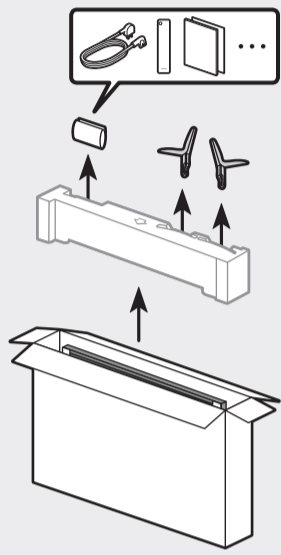

QUICK SETUP GUIDE

Scan this QR code with your smart phone to see helpful videos.

		DIGITAL AUDIO OUT
		USB
		ANT IN
		LAN
		HDMI IN (eARC)
		HDMI IN

Holder-Cable

Power Cable

Samsung Smart Remote / Batteries (AA x 2)

User Manual / Regulatory Guide

43" - 50"

1

2

3

55"

1

2