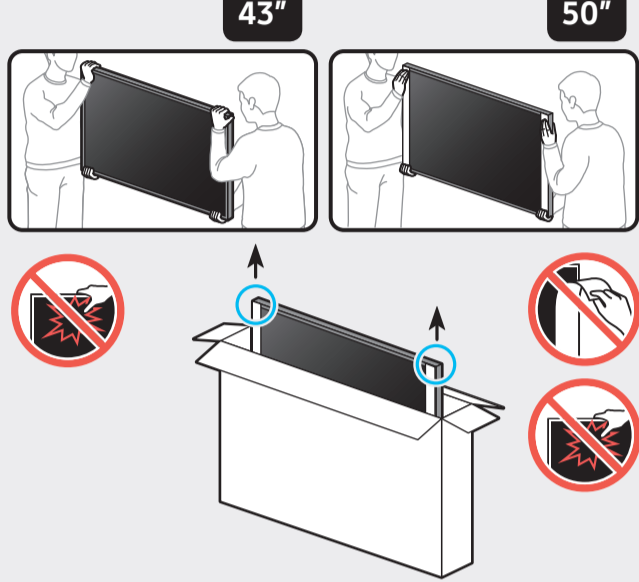

DIGITAL AUDIO OUT
		USB
		ANT IN
		LAN
		HDMI IN (eARC)
		HDMI IN

User Manual / Regulatory Guide

43" - 50"

1

2

3

55"

1

2

3

4

5

43"

50" - 55"