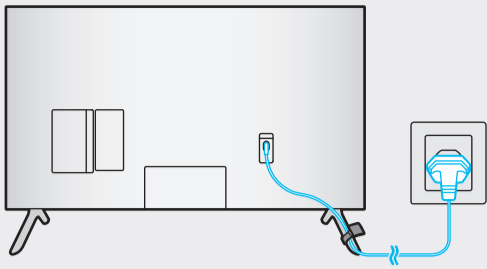

6

43"

50" - 55"

	A	B	C	D	E	F	G	H
UN43TU8***	37.9 inches (963.9 mm)	22.0 inches (558.9 mm)	2.3 inches (59.6 mm)	24.7 inches (627.8 mm)	7.6 inches (192.5 mm)	42.5 inches	17.9 lbs (8.1 kg)	18.3 lbs (8.3 kg)
UN50TU8***	44.0 inches (1116.8 mm)	25.4 inches (644.2 mm)	2.4 inches (59.9 mm)	28.3 inches (719.1 mm)	9.9 inches (250.2 mm)	49.5 inches	25.1 lbs (11.4 kg)	25.6 lbs (11.6 kg)
UN55TU8***	48.4 inches (1230.5 mm)	27.8 inches (707.2 mm)	2.4 inches (59.9 mm)	30.8 inches (783.3 mm)	9.9 inches (250.2 mm)	54.6 inches	30.6 lbs (13.9 kg)	31.3 lbs (14.2 kg)

*: 0-9, A-Z

	VESA A x B (mm)	C (mm)	D x 4	E (mm)	F (inches)	G (inches)	H (inches)
UN43TU8***	200 x 200	20-22	M8	1.25	3.6	14.9	10.3
UN50TU8***					5.9	17.9	11.5
UN55TU8***					8.1	20.2	11.8

*: 0-9, A-Z

SAMSUNG

QUICK SETUP GUIDE

Scan this QR code with your smart phone to see helpful videos.