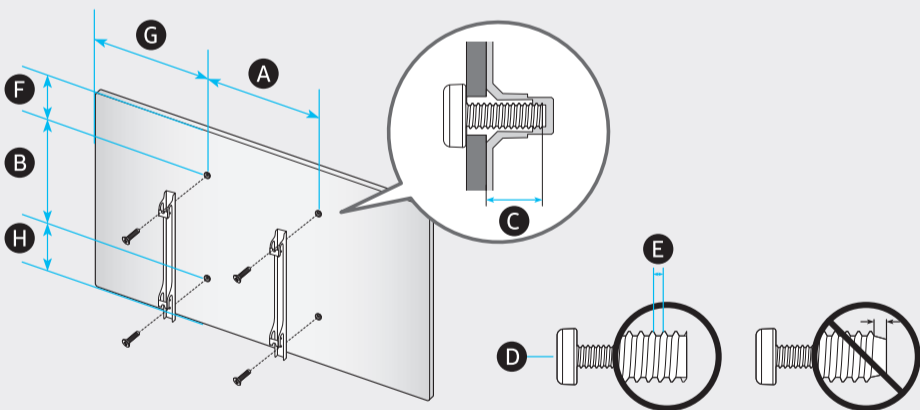

6

43"

50" - 55"

	A	B	C	D	E	F	G	H
UN43TU8***	37.9 inches (963.9 mm)	22.0 inches (558.9 mm)	2.3 inches (59.6 mm)	24.7 inches (627.8 mm)	7.6 inches (192.5 mm)	42.5 inches	17.9 lbs (8.1 kg)	18.3 lbs (8.3 kg)
UN50TU8***	44.0 inches (1116.8 mm)	25.4 inches (644.2 mm)	2.4 inches (59.9 mm)	28.3 inches (719.1 mm)	9.9 inches (250.2 mm)	49.5 inches	25.1 lbs (11.4 kg)	25.6 lbs (11.6 kg)
UN55TU8***	48.4 inches (1230.5 mm)	27.8 inches (707.2 mm)	2.4 inches (59.9 mm)	30.8 inches (783.3 mm)	9.9 inches (250.2 mm)	54.6 inches	30.6 lbs (13.9 kg)	31.3 lbs (14.2 kg)

*: 0-9, A-Z

	VESA A x B (mm)	C (mm)	D x 4	E (mm)	F (inches)	G (inches)	H (inches)
UN43TU8***	200 x 200	20-22	M8	1.25	3.6	14.9	10.3
UN50TU8***					5.9	17.9	11.5
UN55TU8***					8.1	20.2	11.8

*: 0-9, A-Z

SAMSUNG