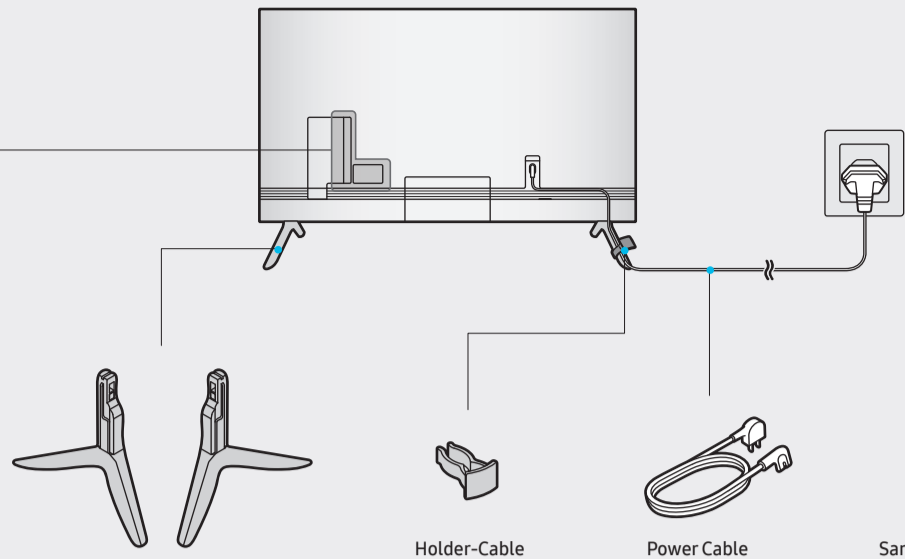

QUICK SETUP GUIDE

Scan this QR code with your smart phone to see helpful videos.

		DIGITAL AUDIO OUT
		USB
		ANT IN
		LAN
		HDMI IN (eARC)
		HDMI IN

Holder-Cable

Power Cable

Samsung Smart Remote / Batteries (AA x 2)

User Manual / Regulatory Guide

43" - 50"

1

2

3

55"

1

2