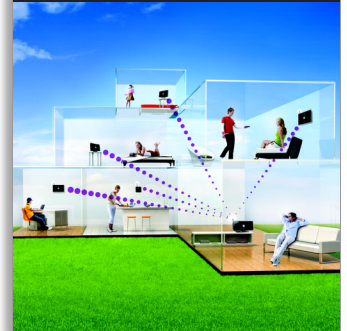

Philips Streamium
Wireless Music Station
with My Room, My Music
and Music Broadcast -
Party mode!

Free internet radio

4-speaker system

Streamium

WAS6050

Free your music

Enjoy all your music in every room - wirelessly

The chic and transportable WAS6050 Wireless Music Station is perfect for intimate music enjoyment or for enjoying music anywhere around your home. For more music options, tune into Internet Radio for entertainment galore ...

Unlimited listening pleasure - wirelessly

- Wireless streaming between Music Center and Station(s)
- Enjoy Internet Radio
- Wireless streaming from PC via UPnP

Easy navigation and control

- My Room, My Music: Listen to different music in each room
- Music Broadcast: Listen to the same music on all stations
- Music Follows Me: take your music with you from room to room
- Browse your collection by album, artist, genre and track