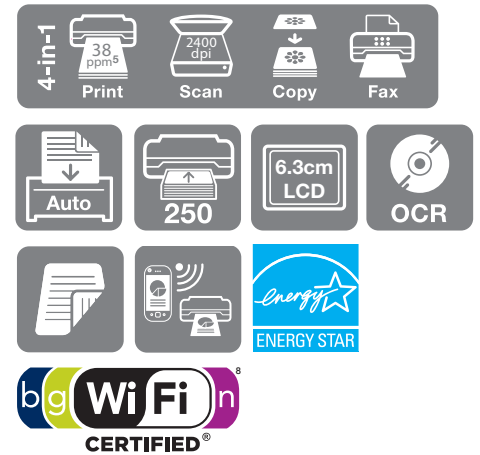

Epson Stylus Office BX635FWD

For small businesses who need a 4-in-1 that will help save time while also keeping costs down, Epson's Stylus Office BX635FWD is the ideal office printer thanks to the added benefit of Ethernet and Wi-Fi connectivity, and PC-free printing.

Businesses can save valuable time thanks to the fast print speeds, while double-sided printing can also reduce paper usage and cost by up to 50 percent. In addition, the duplex Automatic Document Feeder (ADF) allows users to copy, scan or fax double-sided documents, saving both time and paper resources. Additionally, its large capacity front-loading tray holds up to 250 sheets, so less time is spent refilling

The economical BX635FWD can provide savings of up to 50 percent on cost per page compared to competitive lasers¹.

Businesses can choose to connect to the BX635FWD via Wi-Fi or Ethernet, offering more options to suit individual businesses. With its Wi-Fi connectivity, multiple users are able to print, scan and fax quickly and efficiently with just one machine.

The BX635FWD also comes with Epson Connect which offers even more flexibility and freedom, allowing users to quickly and easily print photos and documents wirelessly from smartphones and tablet PCs³.

DATASHEET

KEY FEATURES

- Print, scan, copy and fax from one compact device
- Business-quality printing at up to 15ppm/7.1ppm in mono/colour⁴ or up to 38 pages per minute in draft mode⁵
- Up to 50 percent lower cost per page than competitive lasers¹
- Print up to 1,000 pages with Epson's XL Stag inks²
- 250 sheet front-loading paper tray
- 6.3cm colour LCD screen with on-screen prompts

FOR THE BEST RESULTS ALWAYS USE GENUINE EPSON INK.