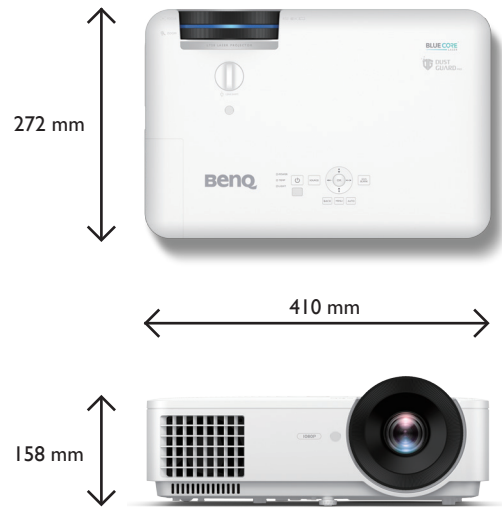

Dimensions