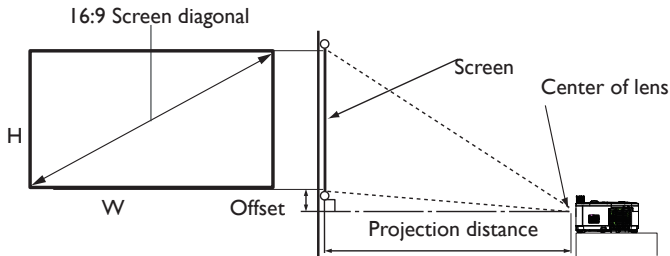

Dimensions

Distance Chart

Screen size				Projection distance (mm)		
Diagonal		H	W	Min distance (max zoom)	Average	Max distance (min zoom)
Inch	mm	(mm)	(mm)			
30	762	374	664	891	1140	1389
40	1016	498	886	1205	1537	1869
50	1270	623	1107	1520	1934	2348
60	1524	747	1328	1834	2331	2828
80	2032	996	1771	2463	3125	3787
100	2540	1245	2214	3092	3919	4746
120	3048	1494	2657	3721	4713	5704
140	3556	1743	3099	4350	5507	6663
160	4064	1992	3542	4979	6301	7622
180	4572	2241	3985	5608	7095	8581
200	5080	2491	4428	6237	7889	9540
220	5588	2740	4870	6866	8683	10499
250	6350	3113	5535	7809	9873	11937
300	7620	3736	6641	9382	11859	14335

Ceiling Mount Chart

Ceiling/Wall mount screw: M4
(Max L = 25 mm; Min L = 20 mm)

BenQ Europe B.V.

Meerenakkerweg 1-17
5652 AR Eindhoven
The Netherlands
Tel: +31 88 8889200

business-display.benq.com/en-gb

© 2018 BenQ Corp. Specifications may vary by region, please visit your local stores for details. Actual product's features and specifications are subject to change without notice. This material may include corporate names and trademarks of third parties which are the properties of the third parties respectively.