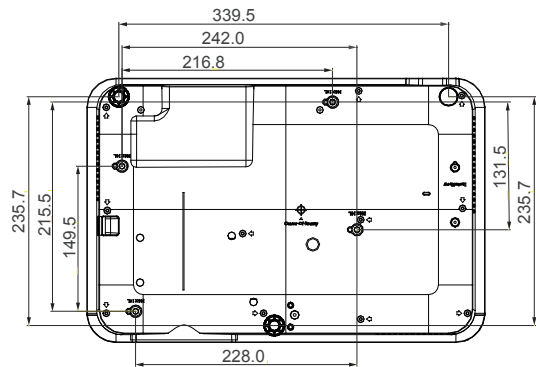

Input and Output Terminals

- 1 USB TypeA (1.5A power)
- 2 Microphone Input (Mini jack)
- 3 Audio L / R Input (RCA)
- 4 HDMI-I
- 5 S-Video
- 6 PC 2 Input (D-sub 15pin, Female)
- 7 RS232 Input (D-sub 9pin, male)
- 8 LAN (RJ45) (Control & FW Upgrade)
- 9 USB Type min B (For Page up / down and FW upgrade)
- 10 DC 12V Trigger (3.5 mm Jack)
- 11 Audio Output (mini jack)
- 12 Audio Input (mini jack)
- 13 Composite Video (RCA)
- 14 PC 1 Input (D-sub 15pin, Female)
- 15 Monitor Output (D-sub 15pin, Female)
- 16 Kensington anti-theft lock slot
- 17 AC Power Jack
- 18 HDMI-2 / MHL (Hidden space for QCast / QCast Mirror)

Dimensions

Distance Chart

Screen size				Projection distance (mm)		
Diagonal		H	W	Min distance (max zoom)	Average	Max distance (min zoom)
Inch	mm	(mm)	(mm)			
30	762	374	664	891	1140	1389
40	1016	498	886	1205	1537	1869
50	1270	623	1107	1520	1934	2348
60	1524	747	1328	1834	2331	2828
80	2032	996	1771	2463	3125	3787
100	2540	1245	2214	3092	3919	4746
120	3048	1494	2657	3721	4713	5704
140	3556	1743	3099	4350	5507	6663
160	4064	1992	3542	4979	6301	7622
180	4572	2241	3985	5608	7095	8581
200	5080	2491	4428	6237	7889	9540
220	5588	2740	4870	6866	8683	10499
250	6350	3113	5535	7809	9873	11937
300	7620	3736	6641	9382	11859	14335

Ceiling Mount Chart

Ceiling/Wall mount screw: M4
(Max L = 25 mm; Min L = 20 mm)

BenQ Europe B.V.

Meerenakkerweg 1-17
5652 AR Eindhoven
The Netherlands
Tel: +31 88 8889200

business-display.benq.com/en-gb

© 2018 BenQ Corp. Specifications may vary by region, please visit your local stores for details. Actual product's features and specifications are subject to change without notice. This material may include corporate names and trademarks of third parties which are the properties of the third parties respectively.