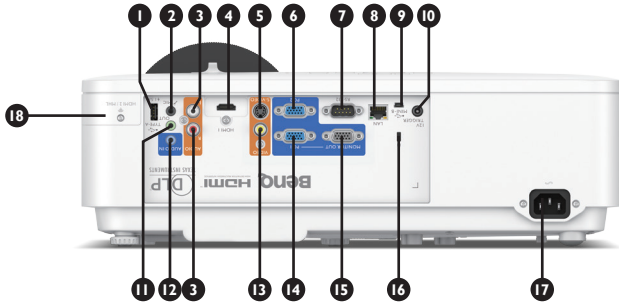

Input and Output Terminals

- 1 USB TypeA (1.5A power)
- 2 Microphone Input (Mini jack)
- 3 Audio L / R Input (RCA)
- 4 HDMI-I
- 5 S-Video
- 6 PC 2 Input (D-sub 15pin, Female)
- 7 RS232 Input (D-sub 9pin, male)
- 8 LAN (RJ45) (Control & FW Upgrade)
- 9 USB Type min B (For Page up / down and FW upgrade)
- 10 DC 12V Trigger (3.5 mm Jack)
- 11 Audio Output (mini jack)
- 12 Audio Input (mini jack)
- 13 Composite Video (RCA)
- 14 PC 1 Input (D-sub 15pin, Female)
- 15 Monitor Output (D-sub 15pin, Female)
- 16 Kensington anti-theft lock slot
- 17 AC Power Jack
- 18 HDMI-2 / MHL (Hidden space for QCast / QCast Mirror)