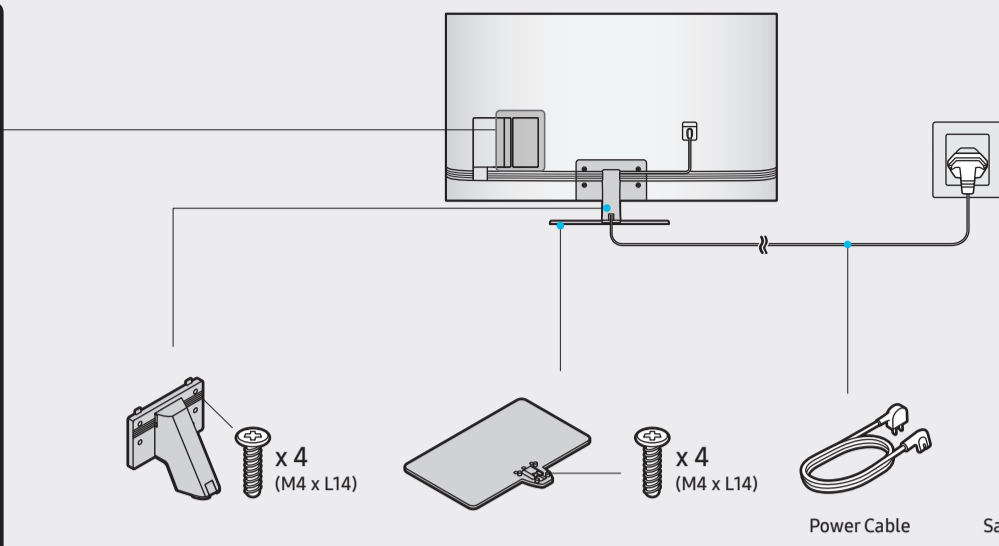

*: 0-9, A-Z

	VESA A x B (mm)	C (mm)	D x 4	E (mm)	F (inches)	G (inches)	H (inches)
QN55Q8*A	200 x 200	26-28	M8	1.25	8.1	20.2	11.5
QN65Q8*A	400 x 300				8.7	20.5	11.8

*: 0-9, A-Z

SAMSUNG

QUICK SETUP GUIDE

Scan this QR code with your smart phone to see helpful videos.