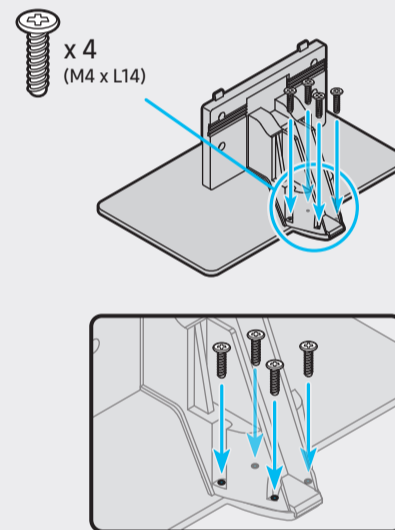

*: 0-9, A-Z

	VESA A x B (mm)	C (mm)	D x 4	E (mm)	F (inches)	G (inches)	H (inches)
QN55Q8*A	200 x 200	26-28	M8	1.25	8.1	20.2	11.5
QN65Q8*A	400 x 300				8.7	20.5	11.8

*: 0-9, A-Z

SAMSUNG

QUICK SETUP GUIDE

Scan this QR code with your smart phone to see helpful videos.

1

2

3

4

5

6

7

8