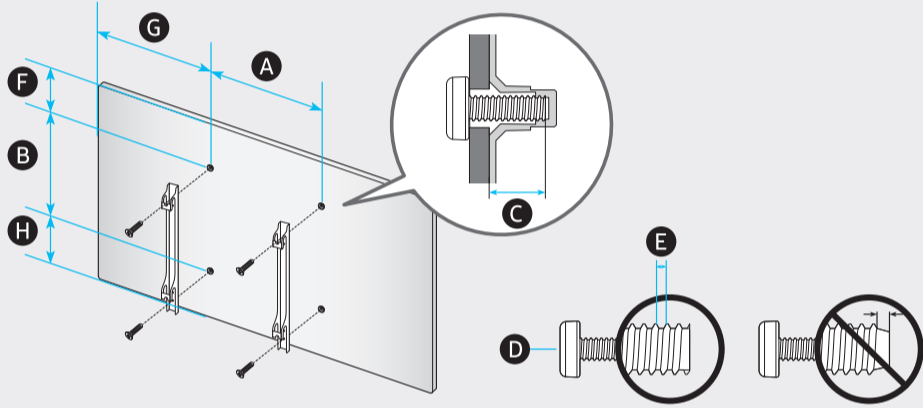

	A	B	C	D	E	F	G	H
QN55Q8*A	48.3 inches (1227.6 mm)	27.8 inches (706.7 mm)	2.2 inches (54.7 mm)	30.8 inches (783.4 mm)	10.1 inches (255.8 mm)	54.6 inches	39.5 lbs (17.9 kg)	46.3 lbs (21.0 kg)
QN65Q8*A	56.9 inches (1446.5 mm)	32.7 inches (829.8 mm)	2.2 inches (54.7 mm)	35.7 inches (905.7 mm)	11.4 inches (289.1 mm)	64.5 inches	53.1 lbs (24.1 kg)	61.3 lbs (27.8 kg)

*: 0-9, A-Z

	VESA A x B (mm)	C (mm)	D x 4	E (mm)	F (inches)	G (inches)	H (inches)
QN55Q8*A	200 x 200	26-28	M8	1.25	8.1	20.2	11.5
QN65Q8*A	400 x 300				8.7	20.5	11.8

*: 0-9, A-Z

SAMSUNG

QUICK SETUP GUIDE

Scan this QR code with your smart phone to see helpful videos.