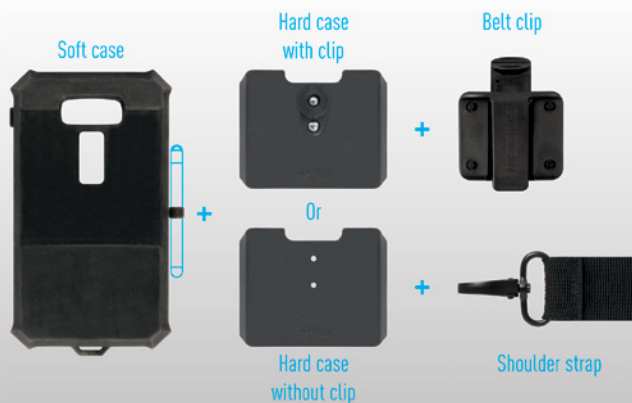

- Rugged case IK08 : polycarbonate + silicone
- Shock Proof : 1 500 drops from 1,2m
- Stylus holder, slot for shoulder strap
- Includes 1 shoulder strap and 1 belt clip
- All connectors and cameras are available
- 2 years guarantee

Pack composition :

Belt clip :