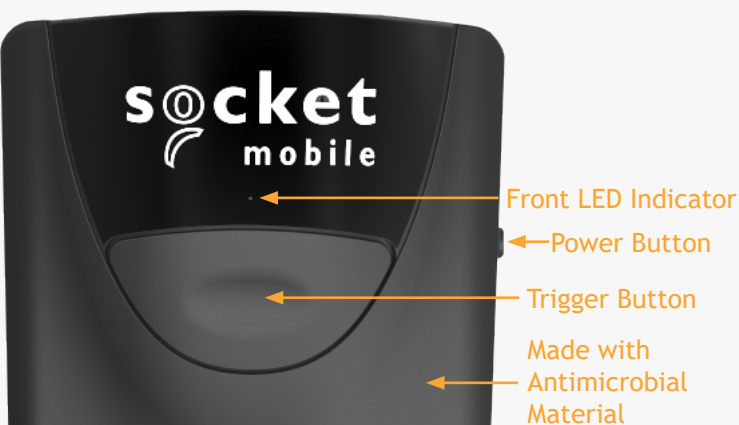

Features

- **Bluetooth Wireless Technology** - Connects easily to a wide range of Bluetooth enabled smartphones, tablets, notebook and desktop computers
- **Certified by Apple® for iOS devices** - Guaranteed Compatibility - With our SDK integrated in over 700+ applications, Socket Mobile scanners are one of the most natively integrated scanners available today. Socket Mobile Scanners are also 100% compatible with any application out-of-the-box in HID (keyboard emulation) mode.
- **Compatible with all Android and Windows devices and applications**
- **Scanning** - Reads all common 1D barcodes
- **Size & Weight** - Measuring less than ½ inch (1.27cm) thick and weighing less than two ounces (48g)
- **User Feedback** - With audible tones, hand pulsation and Bluetooth indicators
- **Long-Lasting Battery** - Power to last over a full work day, up to 9 hours
- **One-Handed Operation** - Attachable clip included
- **Protective Material** - Made with antimicrobial material for protection against potentially harmful bacteria
- **Application Integration** - Socket Mobile's Capture SDK enables easy integration in your applications to improve business productivity with fast, efficient and reliable data transfer over Bluetooth wireless technology.
- **Accessories** - DuraCase, lanyard and wrist strap available (sold separately)
- **Designed and Assembled in the USA**
- **Developer Support Available**
- **1-Year Warranty**