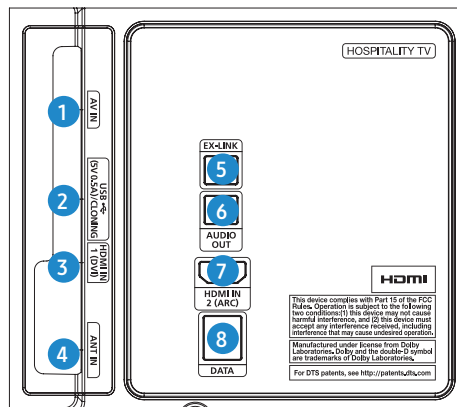

1. AV IN
2. USB(5C 0.5A)/CLONING
3. HDMI IN1 (DVI)
4. ANT IN
5. EX-LINK
6. AUDIO OUT
7. HDMI IN 2 (ARC)
8. DATA