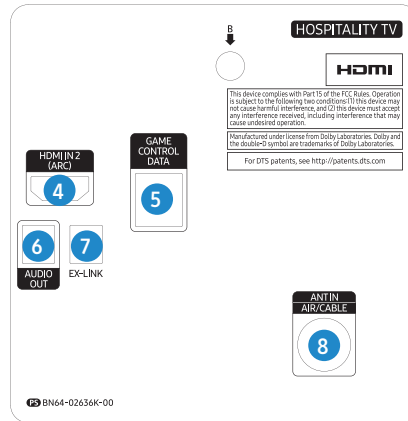

1. USB(5C 0.5A)/CLONING
2. HDMI IN1 (DVI)
3. AV IN (VIDEO, AUDIO L/R)
4. HDMI IN 2 (ARC)
5. GAME CONTROL DATA
6. AUDIO OUT
7. EX-LINK
8. ANT IN (AIR/CABLE)