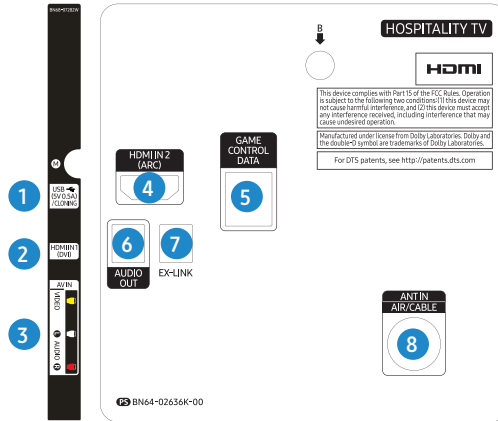

1. USB(5C 0.5A)/CLONING
2. HDMI IN1 (DVI)
3. AV IN (VIDEO, AUDIO L/R)
4. HDMI IN 2 (ARC)
5. GAME CONTROL DATA
6. AUDIO OUT
7. EX-LINK
8. ANT IN (AIR/CABLE)

55"

Connectors