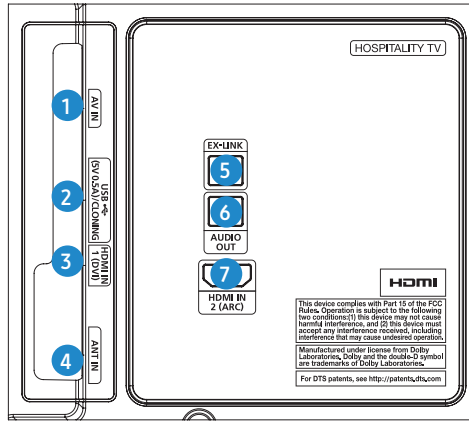

1. AV IN
2. USB(5C 0.5A)/CLONING
3. HDMI IN1 (DVI)
4. ANT IN
5. EX-LINK
6. AUDIO OUT
7. HDMI IN 2 (ARC)

40", 43", 50"

Connectors