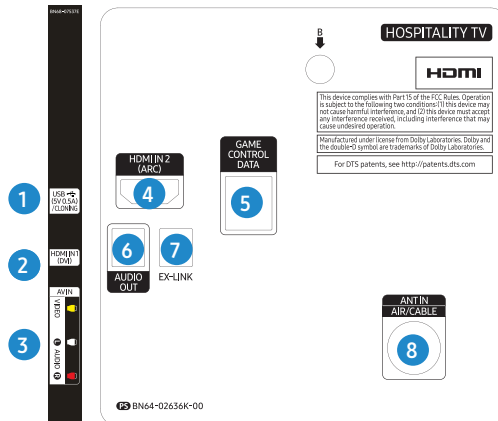

Connectors

- HG40NE478SF
- HG43NE478SF
- HG50NE478SF

1. USB(5C 0.5A)/CLONING
2. HDMI IN1 (DVI)
3. AV IN (VIDEO, AUDIO L/R)
4. HDMI IN 2 (ARC)
5. GAME CONTROL DATA
6. AUDIO OUT
7. EX-LINK
8. ANT IN (AIR/CABLE)

55"

Connectors

- HG55NE478BF

1. USB(5C 0.5A)/CLONING
2. HDMI IN1 (DVI)
3. AV IN (VIDEO, AUDIO L/R)
4. HDMI IN 2 (ARC)
5. GAME CONTROL DATA
6. AUDIO OUT
7. EX-LINK
8. ANT IN (AIR/CABLE)

Specifications

65"

Connectors