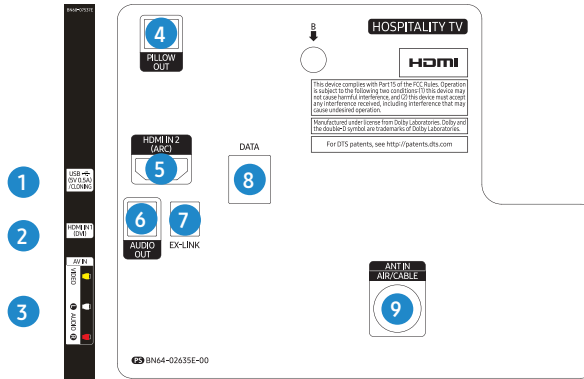

Basic Feature		Hospitality Solution			Convenience Feature		Security		Clock Option	
Screen Size	Resolution	Home Menu	LYNK™ REACH 4.0	LYNK™ HMS	Multi-code remote control	Improve Plug and Play	LYNK™ DRM	Security Mode	External Clock Compatibility	Software Clock
28", 32"	28",32" : 1,366X768	• (Except 478 Series)	•		•	•	•	•		•

Specifications

28"

Connectors

- HG28NE473AF

1. USB(5C 0.5A)/CLONING
2. HDMI IN1 (DVI)
3. AV IN (VIDEO, AUDIO L/R)
4. PILLOW OUT
5. HDMI IN 2 (ARC)
6. AUDIO OUT
7. EX-LINK
8. DATA
9. ANT IN (AIR/CABLE)

32"

Connectors