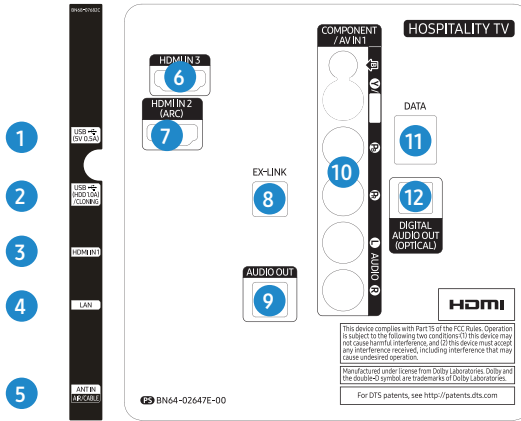

43"	1,920x1,080	•	•	•	•	•	•	•	•	•
-----	-------------	---	---	---	---	---	---	---	---	---

Specifications

43"

Connectors

- HG43NE590SF

1. USB(5C 0.5A)
2. USB(5C 0.5A)/CLONING
3. HDMI IN 1
4. LAN
5. ANT IN(AIR/CABLE)
6. HDMI IN 3
7. HDMI IN 2 (ARC)
8. EX-LINK
9. AUDIO OUT
10. COMPONENT / AV IN 1
11. DATA
12. DIGITAL AUDIO OUT (OPTICAL)