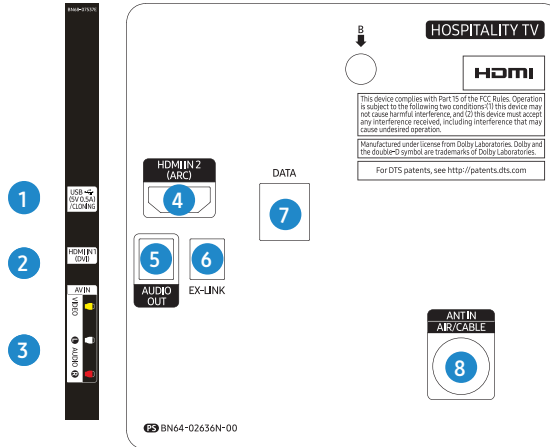

1. USB(5C 0.5A)/CLONING
2. HDMI IN1 (DVI)
3. AV IN (VIDEO, AUDIO L/R)
4. HDMI IN 2 (ARC)
5. AUDIO OUT
6. EX-LINK
7. DATA
8. ANT IN (AIR/CABLE)

Specifications

60"

Connectors

- HG60NE477EF

1. USB(5C 0.5A)/CLONING
2. HDMI IN1 (DVI)
3. AV IN (VIDEO, AUDIO L/R)
4. HDMI IN 2 (ARC)
5. AUDIO OUT
6. EX-LINK
7. DATA
8. ANT IN (AIR/CABLE)