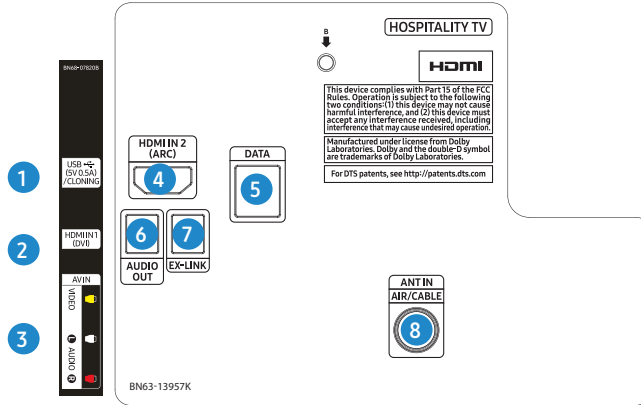

1. USB(5C 0.5A)/CLONING
2. HDMI IN1 (DVI)
3. AV IN (VIDEO, AUDIO L/R)
4. HDMI IN 2 (ARC)
5. DATA
6. AUDIO OUT
7. EX-LINK
8. ANT IN (AIR/CABLE)

28"

Connectors