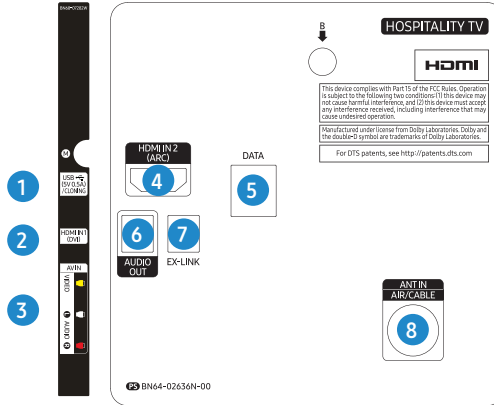

1. USB(5C 0.5A)/CLONING
2. HDMI IN1 (DVI)
3. AV IN (VIDEO, AUDIO L/R)
4. HDMI IN 2 (ARC)
5. DATA
6. AUDIO OUT
7. EX-LINK
8. ANT IN (AIR/CABLE)

55"

Connectors