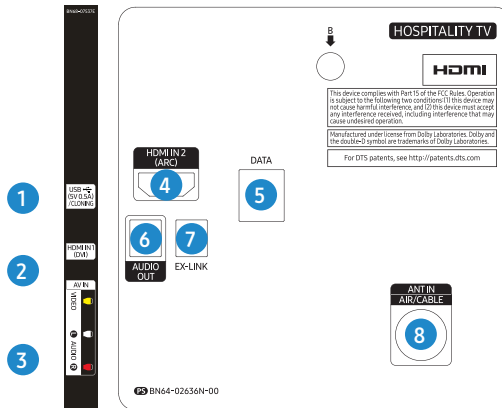

1. USB(5C 0.5A)/CLONING
2. HDMI IN1 (DVI)
3. AV IN (VIDEO, AUDIO L/R)
4. HDMI IN 2 (ARC)
5. DATA
6. AUDIO OUT
7. EX-LINK
8. ANT IN (AIR/CABLE)

60"

Connectors