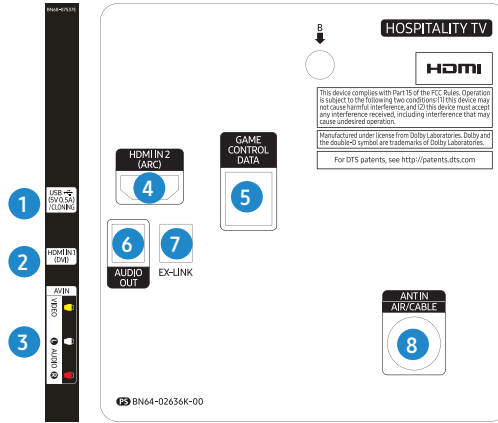

•

Specifications

32"

Connectors

- HG32NE478BF

1. USB(5C 0.5A)/CLONING
2. HDMI IN1 (DVI)
3. AV IN (VIDEO, AUDIO L/R)
4. HDMI IN 2 (ARC)
5. GAME CONTROL DATA
6. AUDIO OUT
7. EX-LINK
8. ANT IN (AIR/CABLE)

40", 43", 50"