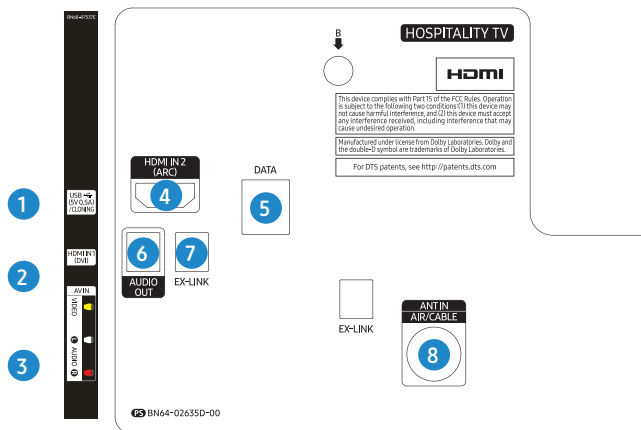

Specifications

24"

Connectors

- HG24NE470AF

1. USB(5C 0.5A)/CLONING
2. HDMI IN1 (DVI)
3. AV IN (VIDEO, AUDIO L/R)
4. HDMI IN 2 (ARC)
5. DATA
6. AUDIO OUT
7. EX-LINK
8. ANT IN (AIR/CABLE)

28"

Connectors

- HG28NE470AF

1. USB(5C 0.5A)/CLONING
2. HDMI IN1 (DVI)
3. AV IN (VIDEO, AUDIO L/R)
4. HDMI IN 2 (ARC)
5. DATA
6. AUDIO OUT
7. EX-LINK
8. ANT IN (AIR/CABLE)

32"

Connectors

- HG32NE470SF

1. AV IN
2. USB(5C 0.5A)/CLONING
3. HDMI IN1 (DVI)
4. ANT IN
5. EX-LINK
6. AUDIO OUT
7. HDMI IN 2 (ARC)
8. DATA