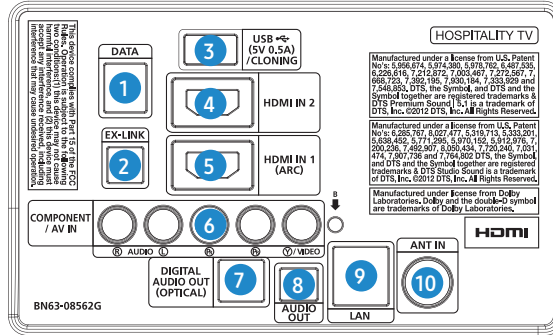

Basic Feature		Hospitality Solution			Convenience Feature		Security		Clock Option	
Screen Size	Resolution	Home Menu	LYNK™ REACH 4.0	LYNK™ HMS	Multi-code remote control	Improve Plug and Play	LYNK™ DRM	Security Mode	External Clock Compatibility	Software Clock
22", 24", 28", 32", 40", 48", 50", 55", 60", 65"	24"&28" : 1,366X768 Others: 1,920x1,080	•	•	•	•	•	•	•	•	•

Specifications

22"

Connectors

- HG22NE690ZF

1. DATA
2. EX-LINK
3. USB(5V 0.5A) / CLONING
4. HDMI IN2
5. HDMI IN1(ARC)
6. COMPONENT / AV IN
7. DIGITAL AUDIO OUT(OPTICAL)
8. AUDIO OUT
9. LAN
10. ANT IN

24"

Connectors