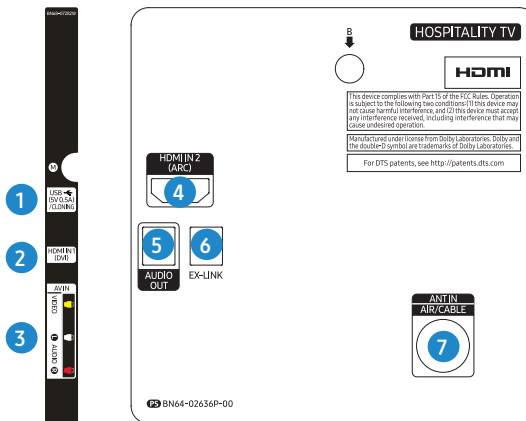

Specifications

32"

Connectors

- HG32NE460SF

1. AV IN
2. USB(5C 0.5A)/CLONING
3. HDMI IN1 (DVI)
4. ANT IN
5. EX-LINK
6. AUDIO OUT
7. HDMI IN 2 (ARC)

40", 43", 50"

Connectors

- HG40NE460SF
- HG43NE460SF
- HG50NE460SF

•

Specifications

32"

Connectors

- HG32NE477SF

1. AV IN
2. USB(5C 0.5A)/CLONING
3. HDMI IN1 (DVI)
4. ANT IN
5. EX-LINK
6. AUDIO OUT
7. HDMI IN 2 (ARC)
8. DATA

40", 43", 50"

Connectors