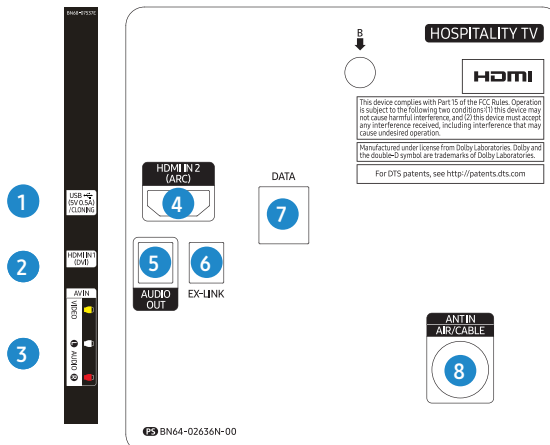

- HG40NE477SF
- HG43NE477SF
- HG50NE477SF

1. USB(5C 0.5A)/CLONING
2. HDMI IN1 (DVI)
3. AV IN (VIDEO, AUDIO L/R)
4. HDMI IN 2 (ARC)
5. AUDIO OUT
6. EX-LINK
7. DATA
8. ANT IN (AIR/CABLE)

55"

Connectors

- HG55NE477BF