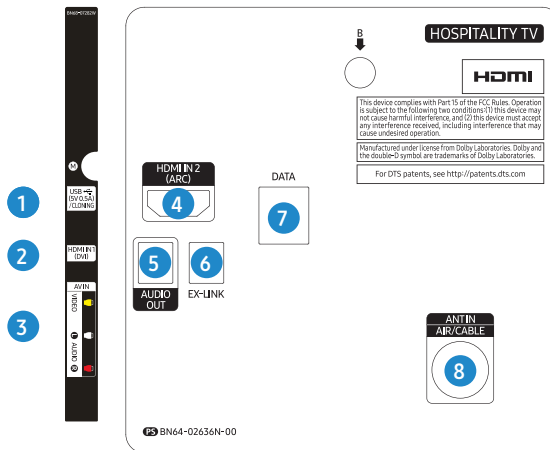

1. USB(5C 0.5A)/CLONING
2. HDMI IN1 (DVI)
3. AV IN (VIDEO, AUDIO L/R)
4. HDMI IN 2 (ARC)
5. AUDIO OUT
6. EX-LINK
7. DATA
8. ANT IN (AIR/CABLE)

55"

Connectors