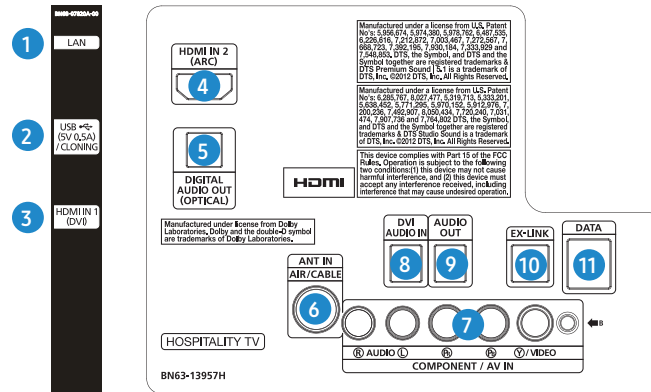

Basic Feature		Hospitality Solution			Convenience Feature		Security		Clock Option	
Screen Size	Resolution	Home Menu	LYNK™ REACH 4.0	LYNK™ HMS	Multi-code remote control	Improve Plug and Play	LYNK™ DRM	Security Mode	External Clock Compatibility	Software Clock
22", 24", 28", 32", 40", 48", 50", 55", 60", 65"	24"&28" : 1,366X768 Others: 1,920x1,080	•	•	•	•	•	•	•	•	•

Specifications

22"

Connectors

- HG22NE690ZF

1. DATA
2. EX-LINK
3. USB(5V 0.5A) / CLONING
4. HDMI IN2
5. HDMI IN1(ARC)
6. COMPONENT / AV IN
7. DIGITAL AUDIO OUT(OPTICAL)
8. AUDIO OUT
9. LAN
10. ANT IN

24"

Connectors

- HG24NE690AF

1. LAN
2. USB (5V 0.5A) / CLONING
3. HDMI IN1 (DVI)
4. HDMI IN2 (ARC)
5. DIGITAL AUDIO OUT(OPTICAL)
6. ANT IN(AIR/CABLE)
7. COMPONENT / AV IN
8. DVI AUDIO IN
9. AUDIO OUT
10. EX-LINK
11. DATA