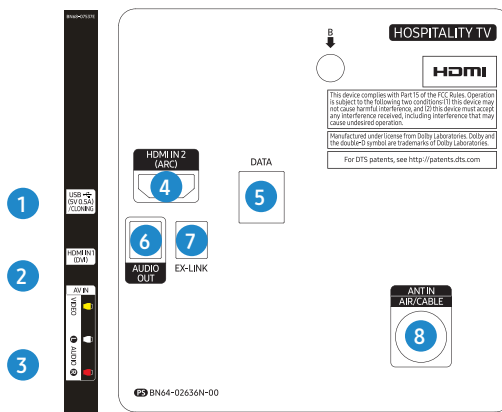

55"

Connectors

- HG55NE470BF

1. USB(5C 0.5A)/CLONING
2. HDMI IN1 (DVI)
3. AV IN (VIDEO, AUDIO L/R)
4. HDMI IN 2 (ARC)
5. DATA
6. AUDIO OUT
7. EX-LINK
8. ANT IN (AIR/CABLE)

60"

Connectors

- HG60NE470EF

1. USB(5C 0.5A)/CLONING
2. HDMI IN1 (DVI)
3. AV IN
4. HDMI IN 2 (ARC)
5. DATA
6. AUDIO OUT
7. EX-LINK
8. ANTENNA IN (AIR/CABLE)