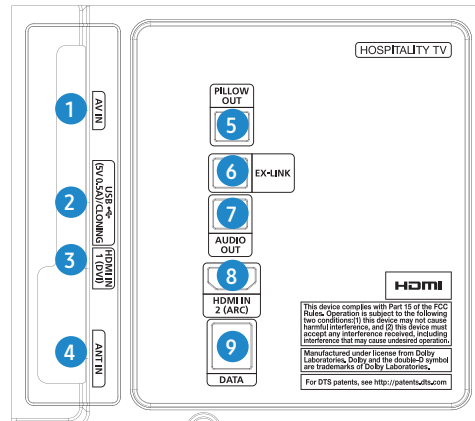

1. AV IN
2. USB(5C 0.5A)/CLONING
3. HDMI IN1 (DVI)
4. ANT IN
5. PILLOW OUT
6. EX-LINK
7. AUDIO OUT
8. HDMI IN 2 (ARC)
9. DATA