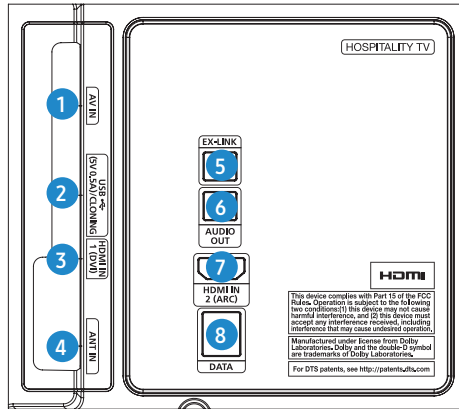

•

Specifications

32"

Connectors

- HG32NE477SF

1. AV IN
2. USB(5C 0.5A)/CLONING
3. HDMI IN1 (DVI)
4. ANT IN
5. EX-LINK
6. AUDIO OUT
7. HDMI IN 2 (ARC)
8. DATA

40", 43", 50"

Connectors