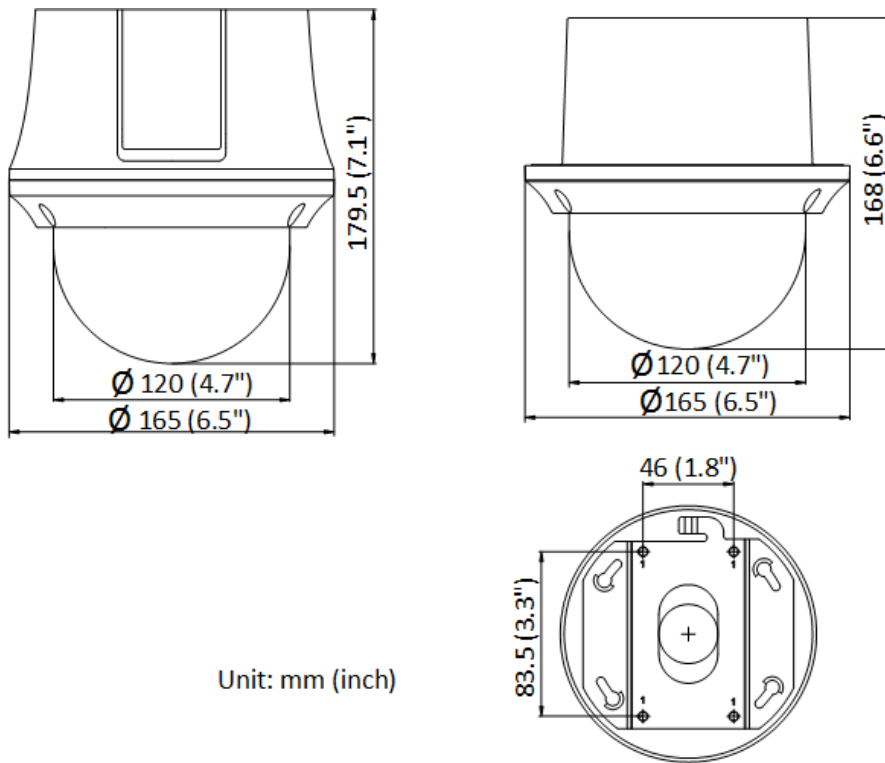

▪ **Dimension**

Unit: mm (inch)

▪ **Accessory**

▪ **Included**

ASW0081-122000

2W