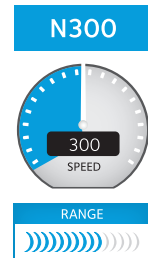

Performance & Use

- Innovative mini design – perfect for mobility
- Faster downloads
- Push 'N' Connect – push button security
- Easy setup

The NETGEAR Difference - WNA3100M

- Faster downloads
- Push 'N' Connect—push button security
- Convenient cradle for use with desktop PCs
- Reliable and compatible
- Easy setup with NETGEAR® genie®

Overview

The NETGEAR N300 WiFi USB Mini Adapter wirelessly connects your notebook or desktop computer to a Wireless-N network for applications such as online gaming and a secure and reliable connection to the Internet. The mini design makes this adapter perfect for mobility. NETGEAR genie® is included for easy installation. With the NETGEAR Push 'N' Connect feature, enjoy a secured wireless Internet connection, at the push of a button.

PUSH 'N' CONNECT—WPS

A secured connection at the push of a button¹

STEP 1	STEP 2	STEP 3
Install CD and push the button on the adapter	Push the Push 'N' Connect button on the router	Secure wireless connection

¹ Works with devices supporting Wi-Fi Protected Setup® (WPS).