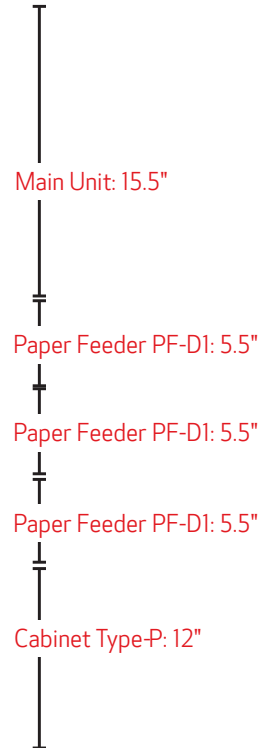

Color
imageCLASS
LBP 712Cdn

Color, Duplex, Laser Printer

REVOLUTIONIZE TODAY'S WORKSPACE

CONFIGURATIONS

Desktop Configurations

These configurations may be used as desktop machines, depending on the desk height you have available.

Main Unit: 15.5"

Total: 15.5"

Standard Printer Configuration

Main Unit: 15.5"

Paper Feeder PF-D1: 5.5"

Total: 21"

Printer with
One Cassette Option

CONFIGURATIONS

Total: 38.5"

Printer with Three Cassettes
and Cabinet Stand Type-P Options

Total: 44"

USA.CANON.COM

As an ENERGY STAR partner, Canon U.S.A., Inc. has certified this model as meeting the ENERGY STAR energy efficiency criteria through an EPA recognized certification body. ENERGY STAR and the ENERGY STAR mark are registered trademarks owned by the U.S. Environmental Protection Agency. Canon and imageCLASS are registered trademarks of Canon Inc. in the United States and may also be registered trademarks or trademarks in other countries. All other referenced product names and marks are trademarks of their respective owners. Specifications and availability subject to change without notice. Not responsible for typographical errors. ©2017 Canon U.S.A., Inc. All rights reserved.