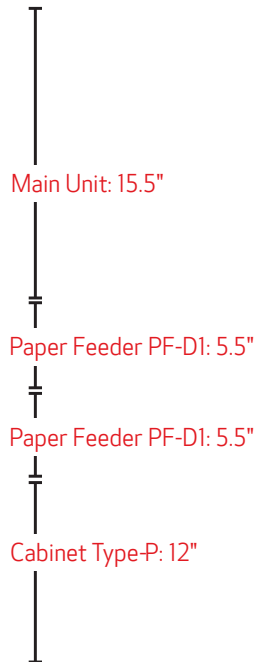

CONFIGURATIONS

Floor (with Cabinet Type-P)

These configurations are ideal for use as floor-standing machines. Use of Cabinet is strongly recommended for configurations including two or three optional paper feeders.

Printer with Two Cassettes
and Cabinet Stand Type-P Options

Total: 38.5"