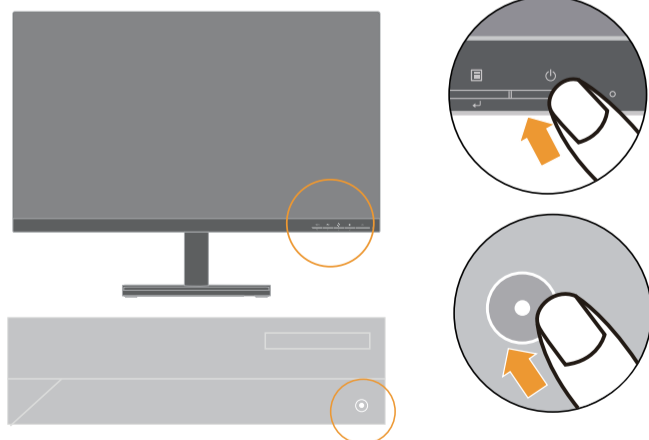

1

2

3

4

5

6

HDMI

7

DP

8

9

10

11

12

746.07G01.0001