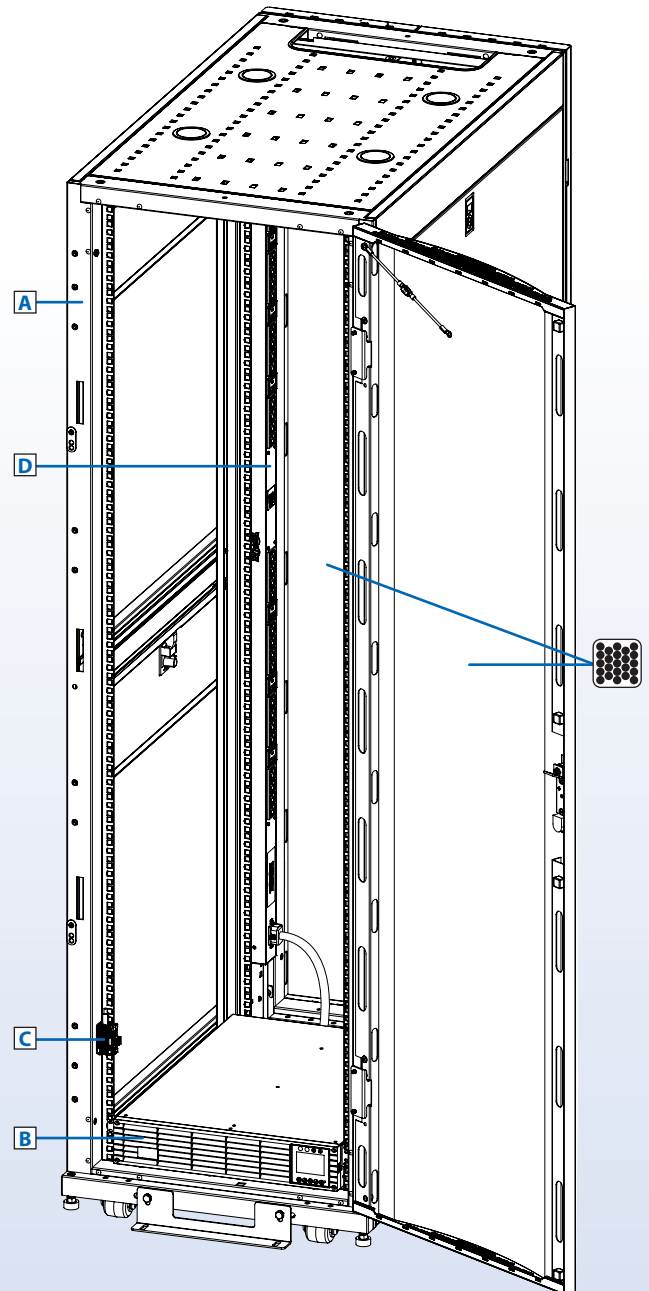

EdgeReady™ Micro Data Center

Premium Rack, 40U Usable, 3 kVA , 230V

Benefits

- Provides preconfigured IT infrastructure for edge computing servers, storage and network hardware in your most critical applications
- Integrates secure rack space, reliable power distribution, expandable battery backup, remote management and optional cooling
- Prevents configuration errors, reduces installation time, decreases field costs and standardizes edge computing infrastructure
- Ships three business days from receipt of order, after design, assembly and testing by experts in a controlled environment

Included Hardware

- A** SR42UB Premium Rack Enclosure (Standard Width/Depth)
- B** SUINT3000LCD2U SmartOnline® UPS System with WEBCARDLX Network Management Card
- C** E2MTHDI Environmental Sensor (Temperature/Humidity/Digital Inputs)
- D** PDUMV20HV Metered PDU with P036-006 Input Cord

Assembled/tested unit also includes reinforced shock pallet and loading ramps for stable shipment and re-shipment with installed IT equipment.

See Next Page for Customization Options

Specifications

Model (Kit)	MDK2F40UPX00000
Model (Assembled/Tested)	MDA2F40UPX00000
Output Power Capacity	3 kVA/2.7 kW/11.7A Max
Rack Space	42U Total; 40U Usable
Weight Capacity	1360 kg Total; 1195 kg Usable
Maximum Device Depth	940 mm
Site Power Requirements	230V, 13/16A, 50/60 Hz
Site Outlet Required	BS 1363 (Standard) or CEE 7/7 "Schuko" (Optional)
UPS Type	On-Line with Pure Sine Wave Output and Zero Transfer Time
Runtime (50%/100% Load)	13.5/5 min. (Expandable)
High-Availability Features	On-Line (VFI) Operation; Auto Bypass; Battery Backup; Hot-Swappable Batteries
Usable Outlets (UPS + PDU)	(40) C13, (7) C19
Dimensions (Assembled)	1994 x 600 x 1092 mm
Weight (Assembled)	165 kg
Warranty*	2-Year Limited Warranty (Extendable)