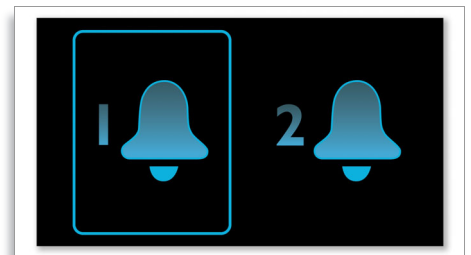

Dual alarm

The Philips audio system comes with two alarm times. Set one alarm time to wake you up and the other time to wake up your partner.

Battery back-up

Battery back-up ensures memory of time during power failure