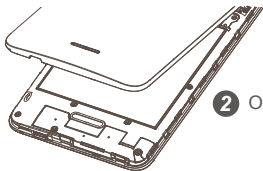

alcatel

PIXI 4

6" 4G Android

QUICK START GUIDE

9001X
9001D

CJB1FA0ALAAA

- 1** Fully charge your device for the first time use.

- 2** Open the cover.

- 3** Insert the SIM cards and MicroSD card.

9001X has only SIM 1. 9001D has both SIM 1 and SIM 2.

User Manual and FAQ are available online
www.alcatel-mobile.com

SAVE
PAPER
SAVE
TREES

PLEASE CONSIDER THE
ENVIRONMENT BEFORE PRINTING