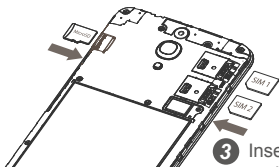

alcatel

PIXI 4

6" 4G Android

QUICK START GUIDE

9001X
9001D

CJB1FA0ALAAA

- 1** Fully charge your device for the first time use.

- 2** Open the cover.

- 3** Insert the SIM cards and MicroSD card.

9001X has only SIM 1. 9001D has both SIM 1 and SIM 2.

User Manual and FAQ are available online
www.alcatel-mobile.com

SAVE
PAPER
SAVE
TREES

PLEASE CONSIDER THE
ENVIRONMENT BEFORE PRINTING