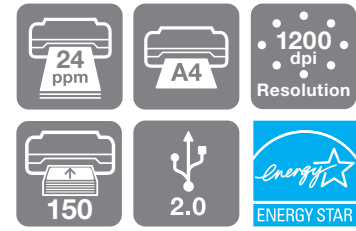

Epson AcuLaser M1400

DATASHEET

The AcuLaser M1400 is a compact single-function monochrome printer that refuses to compromise on performance or quality.

It is one of the smallest units in its class and ideal for maximising desktop workspace in busy or cluttered offices.

Extremely productive for demanding offices, it has a fast print speed of 24 pages per minute, delivered at a very high print resolution of 1200x1200dpi. Enhance performance with a 64MB standard memory – one of the highest in its class.

This printer has been developed for the business user and provides peace-of-mind printing, reliably handling large print jobs day after day with little maintenance required. The toner cartridge is the only supply item requiring replacement, also helping to keep the total cost of ownership down.

The M1400 has an ENERGY STAR-qualified reduced power consumption, helping businesses to cut costs and environmental impact.

KEY FEATURES

- Compact footprint
- Fast print speed of 24ppm
- 1200x1200dpi resolution
- ENERGY STAR-qualified power efficiency