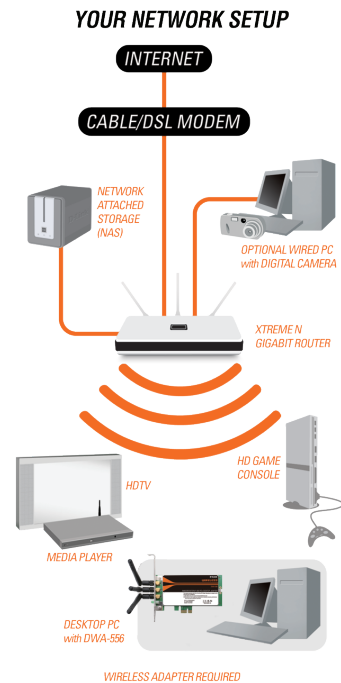

WHAT THIS PRODUCT DOES

Connects your PCI Express-enabled desktop computer to a wireless network to access a high-speed Internet connection, transfer files and stream media from greater distances around your entire home or office.

WIRELESS N™ ADAPTER BENEFITS

- + Draft 802.11n 2.0 specifications.
- + Delivers much faster speeds and many times farther range than 802.11g.
- + Wireless N™ technology enables and enhances HD video streaming, file sharing, Internet phone calling (VoIP) and web surfing.
- + Secure wireless network access using advanced WEP, WPA™, or WPA2™ encryption.
- + Easy installation and usage with D-Link's new Quick Adapter Setup Wizard.
- + Fully compatible with Draft 802.11n 1.0, 802.11g and 802.11b networks.

PCI EXPRESS BENEFITS

- + Much faster than legacy PCI cards
- + Fits any standard PCI Express slot – x1, x4, x8 or x16.
- + Offers increased bandwidth and reliability, more functionality than a standard PCI network card.

YOUR NETWORK SETUP

TECHNICAL SPECIFICATIONS

STANDARDS

- + IEEE 802.11n (Draft 2.0)
- + IEEE 802.11g
- + IEEE 802.11b

INTERFACE

X1 PCI Express

FREQUENCY RANGE

- + 2.412GHz to 2.462GHz (North America)
- + 2.412GHz to 2.472GHz (General Europe)

DATA RATES¹

- + 802.11g: 6/9/12/18/24/36/48/54Mbps
- + 802.11b: 1/2/5.5/11Mbps
- + 802.11n: 30/60/90/120/180/240/270/300Mbps

EMISSION SCHEMES

- + DSSS, OFDM

Transmit Output Power

17dBm (typical)

SECURITY

- + 64-128-bit Wired Equivalent Privacy (WEP)
- + Wi-Fi Protected Access (WPA & WPA2)

Antennas

Three 2.0dBi dipole antennas with reverse SMA plugs

RECOMMENDED SYSTEM REQUIREMENTS

For Optimal Wireless Performance:
Use with Xtreme N Gigabit Router (DIR-655)

MINIMUM SYSTEM REQUIREMENTS

- Computer with:
  + Windows® XP or Windows 2000²
- + CD-ROM
- + 20MB Hard Disk Space
- + x1 PCI Express Slot

¹ Maximum wireless signal rate derived from IEEE standard 802.11g and draft 802.11n specifications. 802.11n speeds obtainable when operating with Wireless N products. Actual data throughput may vary. Network conditions and environmental factors, including volume of network traffic, building materials and construction lower actual data throughput rate. Environmental factors may adversely affect wireless signal range.

Wireless N products are based on draft IEEE 802.11n specifications and are not guaranteed to be forward compatible with future versions of the IEEE 802.11n specifications. Compatibility with draft 802.11n devices from other manufacturers is not guaranteed. All references to speed are for comparison purposes only. Product specifications, size and shape are subject to change without notice and actual product appearance may differ from that depicted herein.

©2006 D-Link Corporation. All rights reserved. D-Link, the D-Link logo, RangeBooster N and Wireless N are trademarks or registered trademarks of D-Link Corporation or its overseas subsidiaries. Other trademarks or registered trademarks are the property of their respective owners.

LEDs

- + Activity

OPERATING VOLTAGE

3.3 VDC +/- 10%

CURRENT CONSUMPTION

Max. 3.3W

DIMENSIONS

69 x 119.38 x 2.54 mm (2.7 x 4.7 x 0.1 inches)

OPERATING TEMPERATURE

0° C to 40° C (32° F to 104° F)

STORAGE TEMPERATURE

-20° C to 65° C (-4° F to 149° F)

OPERATING HUMIDITY

10% to 90% non-condensing

STORAGE HUMIDITY

5% to 95% non-condensing

CERTIFICATIONS

FCC Class B, CE, IC, C-Tick

O.S. SUPPORT

Windows 2000, XP, Vista *

* Vista support available in future driver update

Driver Languages Supported

D-Link Worldwide Offices