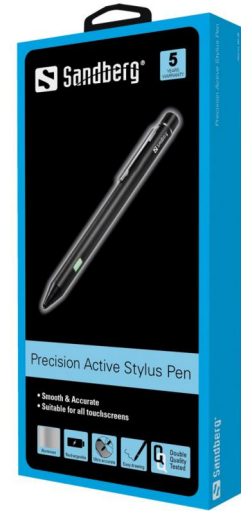

Precision Active Stylus Pen

Item no.:

461-05

EAN:

5 Years Warranty	Double Quality Tested
Aluminium	Rechargeable
Ultra accurate	Easy drawing

Sandberg Precision Active Stylus is an active stylus pen with a very thin point providing you with optimal precision when touching your smartphone or tablet. An indispensable tool whether you need to hit the letters precisely and quickly or draw artworks in apps such as MediBang.

More information:
 www.sandberg.world

Sandberg Precision Active Stylus Pen

Specifications

Type: Active
Pen nib size: 1.5 mm
Pen nib Material: Copper elasticity
Pen material: Aluminum Alloy
Battery: Polymer Lithium-ion Battery 150 mAh
Charging interface: Micro USB
Charging time: Approx. 90 Minutes
Use time: Approx. 12 Hours

Packaging info

1 Sandberg Precision Active Stylus Pen
1 Micro USB charging cable 30 cm

User guide:
https://files.sandberg.world/support/manual/461-05rev_quick_guide-180725.pdf

Dimensions

	Product	Package
Height (cm)		11.00
Width (cm)		10.00
Depth (cm)		2.00
Weight (g)		30.00