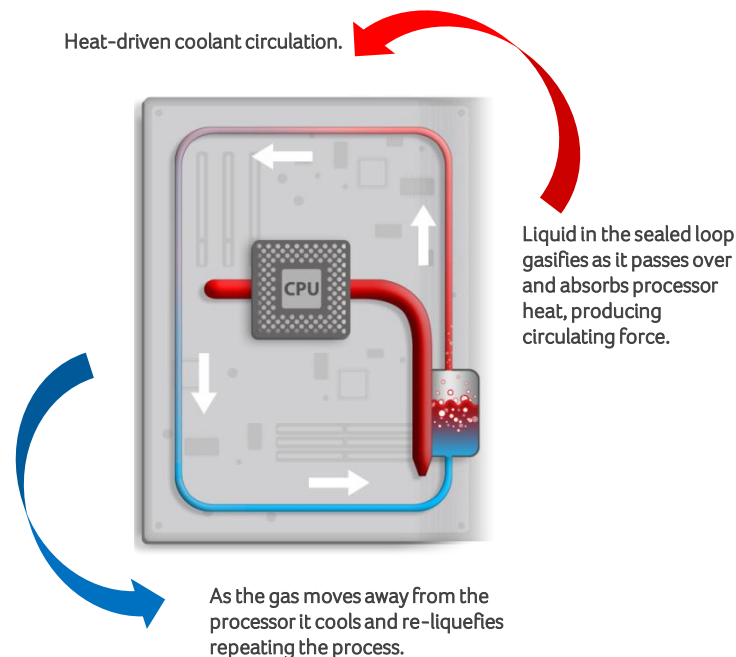

Fan-less design running Intel® Core™ i

The innovative Acer LiquidLoop™ cooling system is the first fan-less design capable of supporting a high-performance Intel® Core™ i processor to enable the device to run powerfully without overheating.

The fan-less LiquidLoop™ cooling features:

- More sustainable thermal performance, which results in a more sustainable system performance.
- Quiet
- No dust issue
- The heat is released evenly throughout the rear cover without exhausting hot air like fans do.