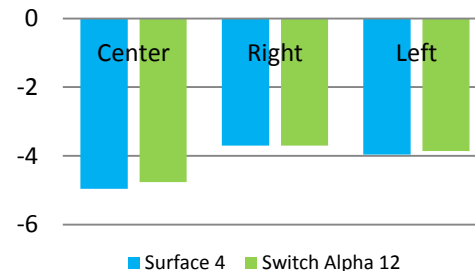

Multi-position kickstand | Rigid

The U frame kickstand is rigid and sturdy enough to withstand the frequent folding and unfolding.

The stopper design prevents accidental force.

acer

Rigidity Lab Test

Switch Alpha 12's kickstand is **4% more** rigid than Surface Pro 4.

Deformation level in rigidity test

Multi-position kickstand | Stable

The anti-slip rubber around the U-frame kickstand can withstand high touch force and hold the device stably without moving backwards.

Touch Force Test

Switch Alpha 12 withstands a higher touch force.

Desk angle	Product	110°	115°	120°	125°	130°	135°	140°	145°
Touch force	Switch Alpha 12	190g	250g	320g	380g	500g	350g	290g	250g
	Surface Pro 4	100g	126g	135g	140g	140g	155	195g	220g