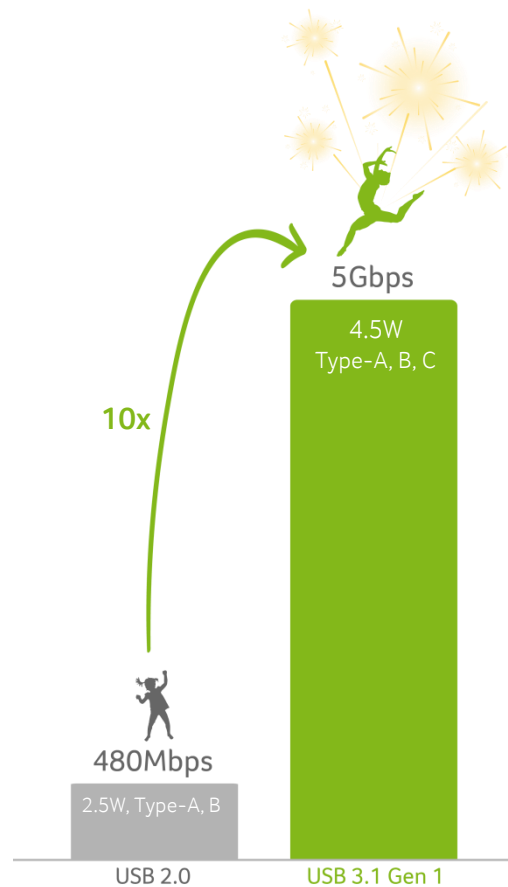

Laptop class power

The powerful Intel® 6th gen Core™ i (SKL-U) CPU distinguishes the Switch Alpha 12 from its competitors (coming either with an Intel® Core™ M CPU or a fan design)

Laptop class power

The thin and reversible USB 3.1 Type-C port combines multiple protocols in a single cable, putting just about everything you need in a port all in one place. It features:

- Data transfer rates up to 5Gbps
- Video output
- Power delivery capabilities of up to 4.5W

Laptop class keyboard

The slim and light keyboard has all the utility of a full-size keyboard which delivers the same comfortable and efficient typing experience you expect from a laptop.