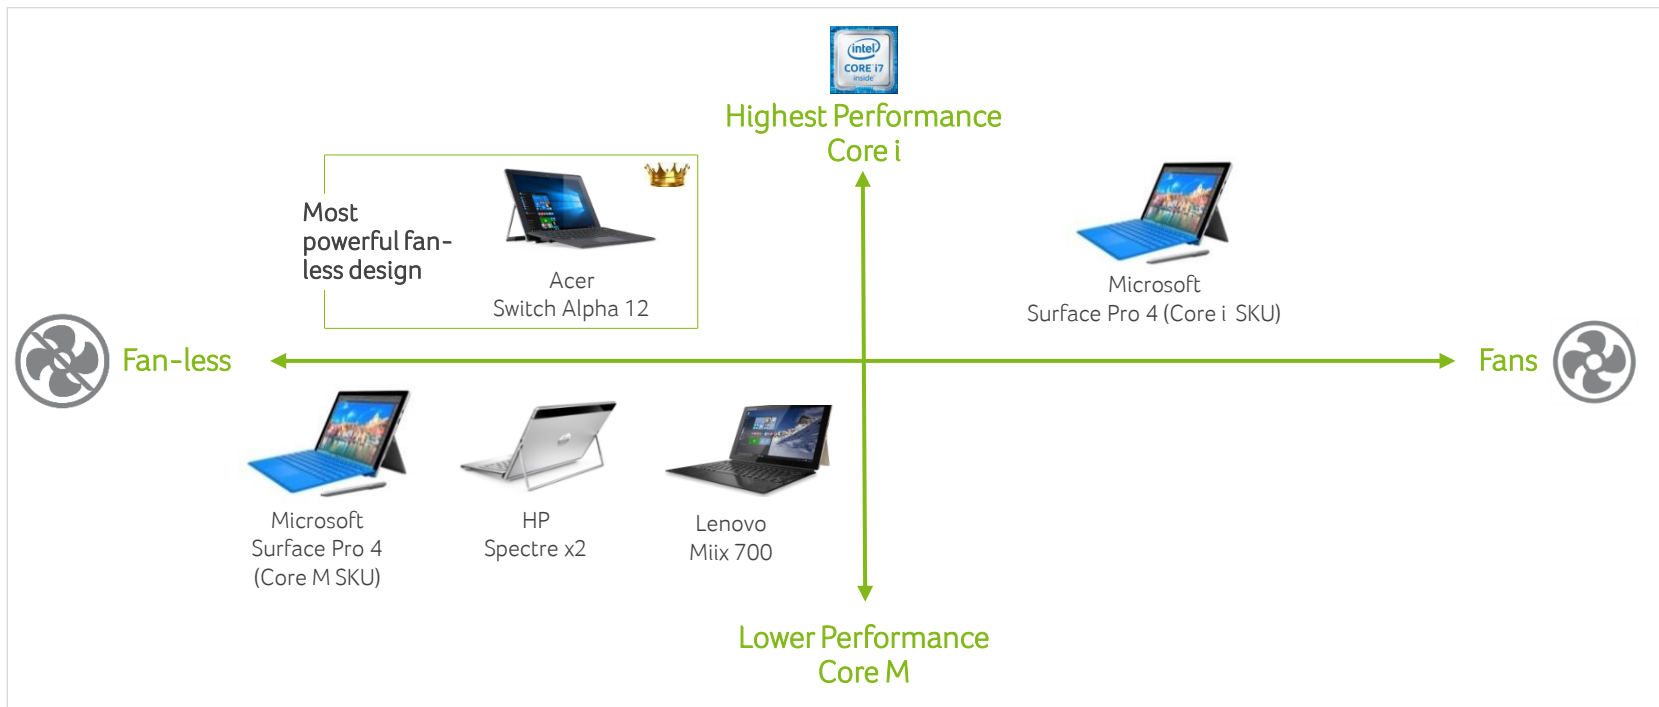

Touch Force Test

Switch Alpha 12 withstands a higher touch force.

Desk angle	Product	110°	115°	120°	125°	130°	135°	140°	145°
Touch force	Switch Alpha 12	190g	250g	320g	380g	500g	350g	290g	250g
	Surface Pro 4	100g	126g	135g	140g	140g	155	195g	220g

Fan-less design running Intel® Core™ i

The innovative Acer LiquidLoop™ cooling system is the first fan-less design capable of supporting a high-performance Intel® Core™ i processor to enable the device to run powerfully without overheating.

Laptop class power

The powerful Intel® 6th gen Core™ i (SKL-U) CPU distinguishes the Switch Alpha 12 from its competitors (coming either with an Intel® Core™ M CPU or a fan design)

Laptop class power

The thin and reversible USB 3.1 Type-C port combines multiple protocols in a single cable, putting just about everything you need in a port all in one place. It features: