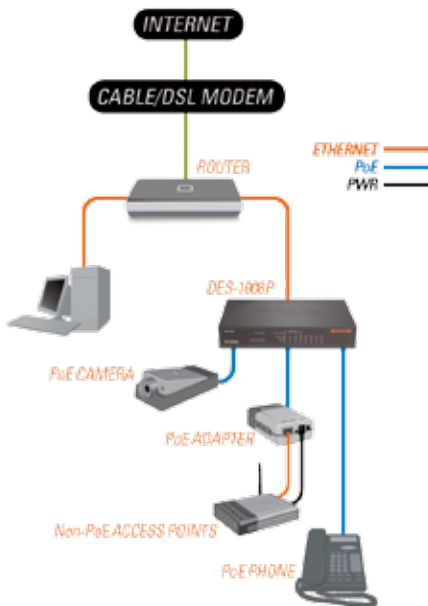

QUICK, SIMPLE PLUG & PLAY INSTALLATION

The D-Link 8-Port Desktop Switch with 4 PoE Ports DES-1008P enables both home and office users to easily connect and supply power to Power over Ethernet (PoE) devices such as wireless Access Points (AP), IP cameras, and IP phones while adding more Ethernet devices like computers, printers, and Network Attached Storage (NAS) onto a network. Built with home and small business users in mind, this compact PoE switch operates quietly, making it ideal for use in virtually any room or office.

WHAT THIS PRODUCT DOES

The D-Link DES-1008P is an 8-Port 10/100Mbps PoE Ethernet Switch with four PoE Ports that can provide power to PoE-enabled devices such as wireless Access Points (AP), IP phones and IP cameras. You can also add other Ethernet devices like computers, printers, and Network Attached Storage (NAS) onto your network. This device runs ultra-quiet, making it ideal for both home and small office use. In addition, it can be wall mounted to save desktop space.

HASSLE-FREE SETUP

The DES-1008P is a plug-and-play device requiring no configuration, which makes setup simple and hassle-free. Connect multiple computers and share files, music, and video across your home or small office network, or create a multi-player gaming environment.

WEIGHT

- 454 grams (1 lb)

CERTIFICATIONS

- + FCC Class B
- + CE
- + VCCI

SAFETY

- + LVD

YOUR NETWORK SETUP

WIRED