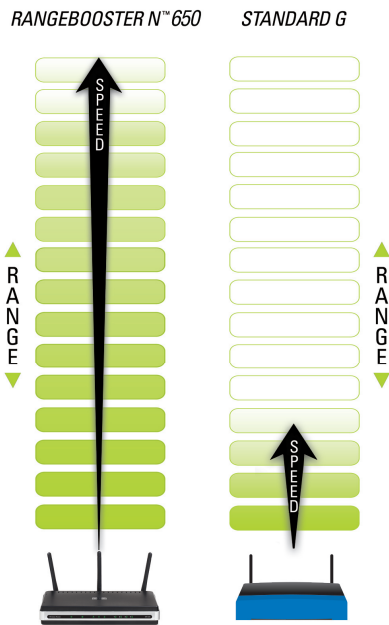

WHAT THIS PRODUCT DOES

Connect the D-Link RangeBooster N™ 650 Router to your cable or DSL modem and share your high-speed Internet connection with multiple computers in your home. This router creates a high-speed and completely secure wireless network to share photos, files, music, video, printers, and storage. Get a better Internet experience and extend your network coverage with the D-Link RangeBooster N 650

GET CONNECTED, STAY CONNECTED

Based on the latest 802.11n (draft) specifications, RangeBooster N 650 technology delivers real world performance of up to 650% faster than 802.11g and faster than a 100Mbps wired Ethernet connection¹. It delivers wireless signals at farther distances for best-in-class Whole Home Coverage. Transfer files faster across your network and access the Internet from virtually anywhere in your home by adding a RangeBooster N 650 adapter to your desktop or notebook PC.

TECHNICAL SPECIFICATIONS

STANDARDS

- + IEEE 802.11n (draft 2.0)
- + IEEE 802.11g
- + IEEE 802.11b
- + IEEE 802.3
- + IEEE 802.3u

DEVICE INTERFACES

- + 4 10/100 LAN ports
- + 1 10/100 WAN port
- + IEEE 802.11 b/g/n WLAN
- + USB 2.0

ANTENNAS

- + 3 detachable 2dBi dipole antennas (with RP-SMA connectors)

SECURITY

- + 64/128-bit WEP
- + Wi-Fi Protected Access (WPA, WPA2)
- + MAC/IP address filtering (user access control)
- + URL filtering/domain blocking/scheduling (parental control)

FIREWALL

- + Network Address Translation (NAT)
- + Stateful Packet Inspection (SPI)
- + VPN pass-through / Multi-sessions PPP/L2TP/IPSec

QoS

- + QoS Engine for prioritizing traffic
- + Wireless Intelligent Stream Handling (WISH)

SharePort™ FUNCTION SUPPORT

- Allows connection of external hard drive, multifunction printer and mobile 3G adapter to USB port
- Allows sharing of HD space, printing and scanning functions*

DEVICE MANAGEMENT

- + Internet Explorer v.6 or later, Mozilla Firefox v.2.0 or later, or other Java-enabled browser
- + UPnP support
- + WCN (Wireless Connect Now) support
- + DDNS (Dynamic DNS)

MINIMUM SYSTEM REQUIREMENTS

- + Computer with:
  - Pentium 3 800MHz or better processor
  - 256MB RAM or higher
  - Windows Vista, XP SP2, 2000, 2003 or Mac OS X v10.4 or higher
  - CD ROM drive
  - SharePort™ Network USB Utility

POWER INPUT

- + 5 VDC 3A
- + Through external power adapter

LEDS

- + Power
- + Status
- + WAN
- + WLAN
- + USB
- + LAN (10/100) (per port)

DIMENSIONS

- + 116.84 x 193.04 x 30.48 mm
  (4.6 x 7.6 x 1.2 inches)

WEIGHT

- + 368.3 grams (0.8 lb)

CERTIFICATIONS

- + FCC Class B
- + CE
- + C-Tick
- + IC
- + Wi-Fi
- + Wi-Fi Protected Setup (WPS)
- + Works with Windows Vista

D-Link Corporation
No. 289 Xinhua 3rd Road, Neihu, Taipei 114, Taiwan
Specifications are subject to change without notice.
D-Link is a registered trademark of D-Link Corporation and its overseas subsidiaries.
All other trademarks belong to their respective owners.
©2008 D-Link Corporation. All rights reserved.
Release 05 (October 2008)