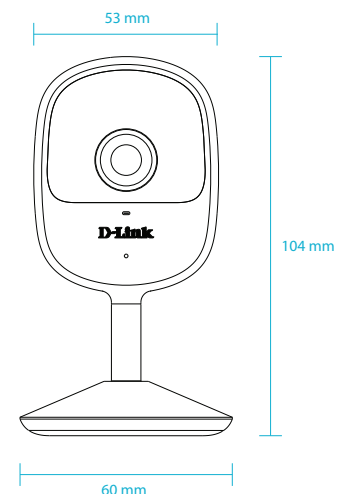

## Physical

Power Input	100 to 240 V AC, 50/60 Hz
Power Output	5 V DC 1.0 A
Max. Power Consumption	4 W ± 5%
Cable Length	1.5 m (4.9 ft)
Indoor/Outdoor	For indoor use
Operating Temperature	0 to 40 °C (32 to 104 °F)
Storage Temperature	-20 to 70 °C (-4 to 158 °F)
Operating/Storage Humidity	Max. 90% non-condensing
Weight	65 g ± 5 g (2.3 oz ± 0.2 g)
Dimensions	60 x 60 x 104 mm (2.4 x 2.4 x 4.1 in)
Certifications	CE, FCC, IC, RCM