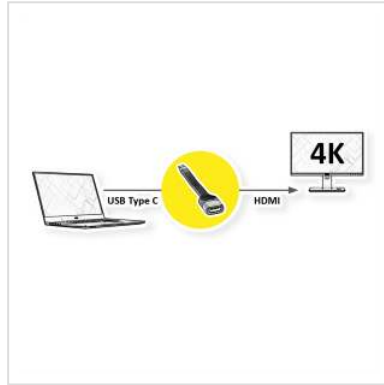

ROLINE Type C - HDMI Adapter, M/F, 0.13 m

Product No.	12.03.3212
Manufacturer	ROLINE
Manufacturer No.	12.03.3212
EAN (single piece)	7630049610408

Connect a monitor or projector with HDMI interface to your MacBook, Ultrabook, notebook/laptop or PC with USB Type C port - with a maximum resolution of up to 3840x2160 @60Hz; The flat silicone cable provides maximum flexibility!

- USB 3.1 Type C to HDMI Cableadapter
- Connect your device with USB-C port to any HDMI display or projector
- This adapter allows you to mirror or extend your display to any HDMI-enabled TV or display
- Portable design
- No power adapter required
- Connectors: HDMI Female and Type C Male
- Cable length: ca. 13 cm

Technical specifications

Manufacturer	ROLINE
Product group	Adapters, Terminators, Converters
Product type	USB-HDMI Adapter
Colour	black
Length	0.13 m
Side 1 connection (PC)	Typ C Male
Side 2 connection (Peripherals)	HDMI Female
Side 1 Connector Type	USB Type C (USB-C)