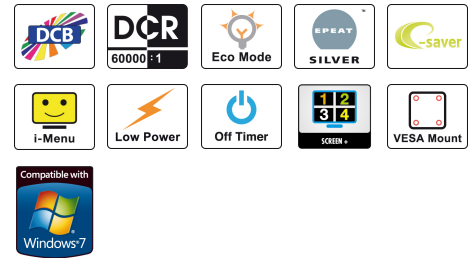

n950Sw

47cm (18.5") LCD MONITOR

Line:

Line:	Value
Paneltype:	CCFL
Monitor Size:	18.5"
Visible Screen Size:	47cm
Screen Format:	16:9
Brightness:	200 cd/m²
Contrast Ratio Dynamic:	60.000:1 (DCR)
Contrast Ratio Typical:	700:1
Pixel / Dot / Pitch:	0.3 (H) x 0.3 (V)
Display Area:	409.8 (H) x 230.4 (V)
Viewing Angle:	90° / 65° (CR >= 10)
Response Time:	5 ms

Scanning Frequency:

Scanning Frequency:	H:31 ~ 80 KHz, V:55 ~ 75 Hz
Pixel Frequency:	85 MHz

Resolution:

Maximum Resolution:	1366 x 768@60 Hz
Recommend Resolution:	1366 x 768@60 Hz
Colors:	16.7 M
HDCP compatible:	No

Signal Input:

Analogue Input: D-Sub:	Yes
Digital Input: DVI-D / HDMI:	No / No
Composite CVBS Input:	No
Component CVBS Input:	No
S-Video Input:	No
Component Input:	No
SCART:	No
CI Card:	No
Display Port Input:	No

Connectors:

D-Sub 15 pin:	Yes
DVI-D 24-pin:	No
HDMI:	No
Display Port Input:	No

Power:

Power Source:	90 ~ 240 VAC, 50 / 60 Hz
Power Consumption:	On: <22 W, Standby: <0.5 W