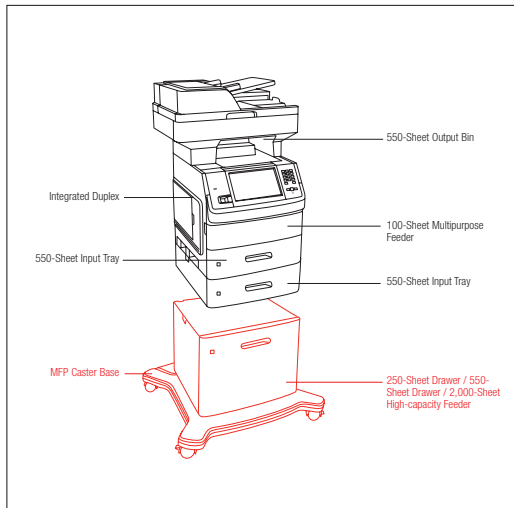

Lexmark X656dte MFP

Part #	Model	14F0042	MarkNet N8130 Fiber Ethernet 100BaseFX, 10BaseFL Print Server
16M1270	Lexmark X656dte MFP	14F0040	MarkNet N8150 802.11b/g/n Wireless Print Server
Part #	Laser Toner/Print Cartridge	14T0145	Lexmark N4050e 802.11g Wireless Print Server
X654X11A	X654, X656, X658 Extra High Yield Return Program Print Cartridge	14T0220	MarkNet™ N7020e Gigabit Ethernet Print Server
X651H11A	X65x High Yield Return Program Print Cartridge	14F0000	Parallel 1284-B Interface Card
X651A11A	X65x Return Program Print Cartridge	14F0100	RS-232C Serial Interface Card
X654X04A	X654, X656, X658 Extra High Yield Return Program Print Cartridge for Labels	Part #	Extended Warranties
X651H04A	X65x High Yield Return Program Print Cartridge for Labels	2350557	2-Years Total Onsite Service, Next Business Day
X654X21A	X654, X656, X658 Extra High Yield Print Cartridge	2350558	3-Years Total Onsite Service, Next Business Day
X651H21A	X65x High Yield Print Cartridge	2350559	4-Years Total Onsite Service, Next Business Day
X651A21A	X65x Print Cartridge	2350560	5-Years Total Onsite Service, Next Business Day
Part #	Paper & Transparencies	2350561	1-Year Onsite Service Renewal, Next Business Day
70X7240	Laser Printer Transparencies (Letter)	Part #	User Replaceable Parts
Part #	Paper Handling	40X4724	T65x, X654e, X656e, X658e Fuser Maintenance Kit 110-120V
30G0802	550-Sheet Drawer	40X2665	Oil Fuser Wiper
30G0800	250-Sheet Drawer	40X2666	Wax Fuser Wiper
30G0804	2000-Sheet High Capacity Feeder	40X5852	Dual Charge Roll Assembly
30G0871	200-Sheet Universally Adjustable Tray with Drawer	40X1886	Transfer Roll Assembly
30G0860	400-Sheet Universally Adjustable Tray with Drawer	40X4308	Pick Roll Assembly
Part #	Furniture	40X4769	X65x ADF Maintenance Kit
16M1216	MFP Caster Base	Part #	Memory Options
Part #	Memory Options	1025041	256MB DDR2-DRAM
1025041	256MB DDR2-DRAM	1025042	512MB DDR2-DRAM
1025042	512MB DDR2-DRAM	1025043	1024MB DDR2-DRAM
1025043	1024MB DDR2-DRAM	14F0245	256MB Flash Card
14F0245	256MB Flash Card	30G0828	Japanese Font Card
30G0828	Japanese Font Card	30G0825	Korean Font Card
30G0825	Korean Font Card	30G0826	Simplified Chinese Font Card
30G0826	Simplified Chinese Font Card	30G0827	Traditional Chinese Font Card
30G0827	Traditional Chinese Font Card	Part #	Application Solutions
Part #	Application Solutions	30G0829	Lexmark PrintCrypton Card
30G0829	Lexmark PrintCrypton Card	16M1254	X65x Card for IPDS and SCS/TNe
16M1254	X65x Card for IPDS and SCS/TNe	16M1253	X65x Forms and Bar Code Card
16M1253	X65x Forms and Bar Code Card	Part #	Connectivity
Part #	Connectivity	1021294	USB (2 Meter) Cable
1021294	USB (2 Meter) Cable	1021231	Parallel (10') Cable
1021231	Parallel (10') Cable	14F0037	MarkNet N8120 Gigabit Ethernet Print Server
14F0037	MarkNet N8120 Gigabit Ethernet Print Server		

In the box

Lexmark's guarantee to you