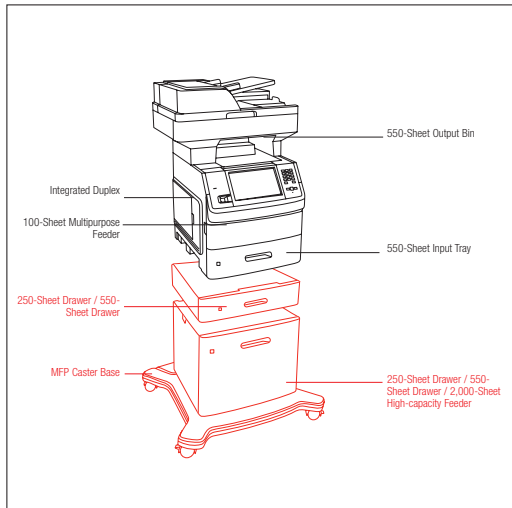

Lexmark X656de MFP

Part #	Model	
16M1797	Lexmark X656de MFP	14F0042 MarkNet N8130 Fiber Ethernet 100BaseFX, 10BaseFL Print Server 14F0040 MarkNet N8150 802.11b/g/n Wireless Print Server 14T0145 Lexmark N4050e 802.11g Wireless Print Server 14T0220 MarkNet™ N7020e Gigabit Ethernet Print Server 14F0000 Parallel 1284-B Interface Card 14F0100 RS-232C Serial Interface Card
Part #	Laser Toner/Print Cartridge	Part # Extended Warranties
X654X11A	X654, X656, X658 Extra High Yield Return Program Print Cartridge	2350557 2-Years Total Onsite Service, Next Business Day
X651H11A	X65x High Yield Return Program Print Cartridge	2350558 3-Years Total Onsite Service, Next Business Day
X651A11A	X65x Return Program Print Cartridge	2350559 4-Years Total Onsite Service, Next Business Day
X654X04A	X654, X656, X658 Extra High Yield Return Program Print Cartridge for Labels	2350560 5-Years Total Onsite Service, Next Business Day
X651H04A	X65x High Yield Return Program Print Cartridge for Labels	2350561 1-Year Onsite Service Renewal, Next Business Day
X654X21A	X654, X656, X658 Extra High Yield Print Cartridge	
X651H21A	X65x High Yield Print Cartridge	
X651A21A	X65x Print Cartridge	
Part #	Paper & Transparencies	Part # User Replaceable Parts
70X7240	Laser Printer Transparencies (Letter)	40X4724 T65x, X654e, X656e, X658e Fuser Maintenance Kit 110-120V
Part #	Paper Handling	40X2665 Oil Fuser Wiper
30G0800	250-Sheet Drawer	40X2666 Wax Fuser Wiper
30G0802	550-Sheet Drawer	40X5852 Dual Charge Roll Assembly
30G0804	2000-Sheet High Capacity Feeder	40X1886 Transfer Roll Assembly
30G0871	200-Sheet Universally Adjustable Tray with Drawer	40X4308 Pick Roll Assembly
30G0860	400-Sheet Universally Adjustable Tray with Drawer	40X4769 X65x ADF Maintenance Kit
Part #	Furniture	
16M1216	MFP Caster Base	
Part #	Memory Options	
1025041	256MB DDR2-DRAM	
1025042	512MB DDR2-DRAM	
1025043	1024MB DDR2-DRAM	
14F0245	256MB Flash Card	
30G0828	Japanese Font Card	
30G0825	Korean Font Card	
30G0826	Simplified Chinese Font Card	
30G0827	Traditional Chinese Font Card	
Part #	Application Solutions	
30G0829	Lexmark PrintEncryption Card	
16M1254	X65x Card for IPDS and SCS/TNe	
16M1253	X65x Forms and Bar Code Card	
Part #	Connectivity	
1021294	USB (2 Meter) Cable	
1021231	Parallel (10') Cable	
14F0037	MarkNet N8120 Gigabit Ethernet Print Server	

Other model available

In the box

Lexmark X656de Multifunction Laser Printer, Up to 18,000*-page Return Program Print Cartridge, Software and documentation CD, Setup guide or sheet (network and local attachment), Power cord(s), RJ-11 Phone cable or adapter (country dependent), Statement of limited warranty, Safety sheet or booklet, Lexmark Cartridge Collection Program Information, Safety stability sheet, Blue Angel sheet