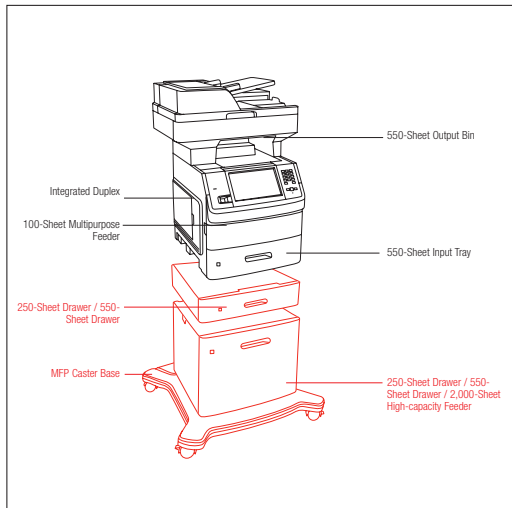

Lexmark X652de MFP

Part #	Model	
16M1260	Lexmark X652de MFP	14T0145 Lexmark N4050e 802.11g Wireless Print Server 14T0220 MarkNet™ N7020e Gigabit Ethernet Print Server 14F0000 Parallel 1284-B Interface Card 14F0100 RS-232C Serial Interface Card
Part #	Laser Toner/Print Cartridge	Part # Extended Warranties
X651H11A	X65x High Yield Return Program Print Cartridge	2350539 2-Years Total Onsite Service, Next Business Day
X651A11A	X65x Return Program Print Cartridge	2350540 3-Years Total Onsite Service, Next Business Day
X651H04A	X65x High Yield Return Program Print Cartridge for Labels	2350541 4-Years Total Onsite Service, Next Business Day
X651H21A	X65x High Yield Print Cartridge	2350542 5-Years Total Onsite Service, Next Business Day
X651A21A	X65x Print Cartridge	2350543 1-Year Onsite Service Renewal, Next Business Day
Part #	Paper & Transparencies	Part # User Replaceable Parts
70X7240	Laser Printer Transparencies (Letter)	40X4724 T65x, X654e, X656e, X658e Fuser Maintenance Kit 110-120V
Part #	Paper Handling	40X2665 Oil Fuser Wiper
30G0800	250-Sheet Drawer	40X2666 Wax Fuser Wiper
30G0802	550-Sheet Drawer	40X5852 Dual Charge Roll Assembly
30G0804	2000-Sheet High Capacity Feeder	40X1886 Transfer Roll Assembly
30G0871	200-Sheet Universally Adjustable Tray with Drawer	40X4308 Pick Roll Assembly
30G0860	400-Sheet Universally Adjustable Tray with Drawer	40X4769 X65x ADF Maintenance Kit
Part #	Furniture	
16M1216	MFP Caster Base	
Part #	Memory Options	
1025041	256MB DDR2-DRAM	
1025042	512MB DDR2-DRAM	
1025043	1024MB DDR2-DRAM	
14F0245	256MB Flash Card	
14F0102	80+GB Hard Disk	
30G0828	Japanese Font Card	
30G0825	Korean Font Card	
30G0826	Simplified Chinese Font Card	
30G0827	Traditional Chinese Font Card	
Part #	Application Solutions	
30G0829	Lexmark PrintEncryption Card	
16M1254	X65x Card for IPDS and SCS/TNe	
16M1253	X65x Forms and Bar Code Card	
Part #	Connectivity	
1021294	USB (2 Meter) Cable	
1021231	Parallel (10') Cable	
14F0037	MarkNet N8120 Gigabit Ethernet Print Server	
14F0042	MarkNet N8130 Fiber Ethernet 100BaseFX, 10BaseFL Print Server	
14F0040	MarkNet N8150 802.11b/g/n Wireless Print Server	

Other model available

In the box

Lexmark X652de Multifunction Laser Printer, Up to 7,000*-page Return Program Print Cartridge, Software and documentation CD, Setup guide or sheet (network and local attachment), Power cord(s), RJ-11 Phone cable or adapter (country dependent), Statement of limited warranty, Safety sheet or booklet, Lexmark Cartridge Collection Program Information, Safety stability sheet, Blue Angel sheet