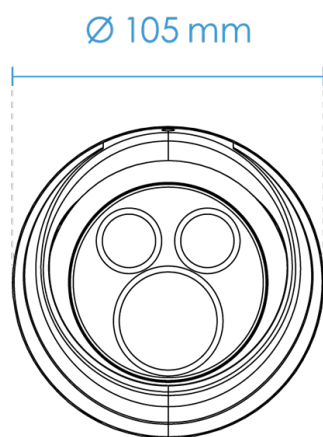

Dimensions

Compatible Accessories

Mounting Kit

Mounting Kit

Mounting Kit