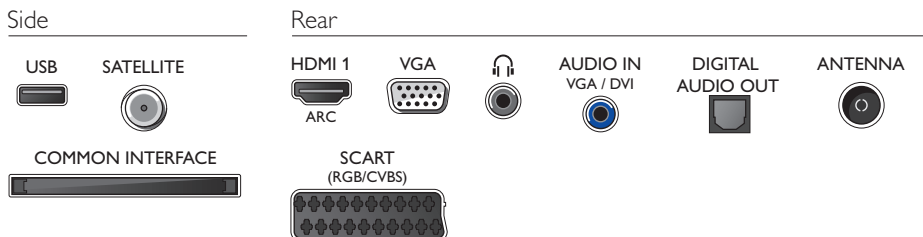

Multimedia Applications

- Video Playback Formats: Containers: AVI, MKV, H264/MPEG-4 AVC, MPEG-1, MPEG-2, MPEG-4, WMV9/VC1

- Subtitles Formats Support: .AAS, .SMI, .SRT, .SSA, .SUB, .TXT
- Music Playback Formats: AAC, AMR, LPCM, M4A, MP3, MPEG1 L1/2, WMA (v2 up to v9.2)
- Picture Playback Formats: JPEG, BMP, GIF, JPS, PNG, PNS

Supported Display Resolution

- Computer inputs: up to 1920x1080 @ 60Hz
- Video inputs: 24, 25, 30, 50, 60 Hz, up to 1920x1080p

Tuner/Reception/Transmission

- Digital TV: DVB-T/C/S/S2
- MPEG Support: MPEG2, MPEG4
- Video Playback: NTSC, PAL, SECAM

Power

- Mains power: AC 220 - 240 V 50/60Hz
- Ambient temperature: 5 °C to 35 °C
- Eu Energy Label power: 22 W
- Annual energy consumption: 32 kW h
- Standby power consumption: < 0.3 W
- Power Saving Features: Auto switch-off timer, Eco mode, Picture mute (for radio)
- Off mode power consumption: < 0.3 W
- Energy Label Class: A

Dimensions

- Box dimensions (W x H x D): 600 x 390 x 106 mm
- Set dimensions (W x H x D): 510 x 323 x 56 mm
- Set dimensions with stand (W x H x D): 510 x 367 x 145 mm
- Product weight: 3 kg
- Product weight (+stand): 3.2 kg
- VESA wall mount compatible: 75 x 75 mm
- Weight incl. Packaging: 4.6 kg

Accessories

- Included accessories: Remote Control, Table top stand, Power cord, Quick start guide, Legal and safety brochure, Warranty Leaflet, 12 volt DC power adapter

Connections

Issue date 2014-04-03

Version: 5.3.1

12 NC: 8670 001 11175
EAN: 87 12581 70834 4

© 2014 Koninklijke Philips N.V.
All Rights reserved.

Specifications are subject to change without notice.
Trademarks are the property of Koninklijke Philips N.V.
or their respective owners.

www.philips.com

- Software upgrade required for Pause TV and USB recording. For more details about the software update, please visit www.philips.com/TV and click on support.
- The TV supports DVB reception for 'Free to air' broadcast. Specific DVB operators may not be supported. An up to date list can be found in the FAQ section of the Philips support website. For some operators Conditional Access and subscription are required. Contact your operator for more information.
- Energy consumption in kWh per year, based on the power consumption of the television operating 4 hours per day for 365 days. The actual energy consumption will depend on how the television is used.
- EPG and actual visibility (up to 8 days) is country and operator dependent.
- (Philips) only compatible with specific Philips player device.