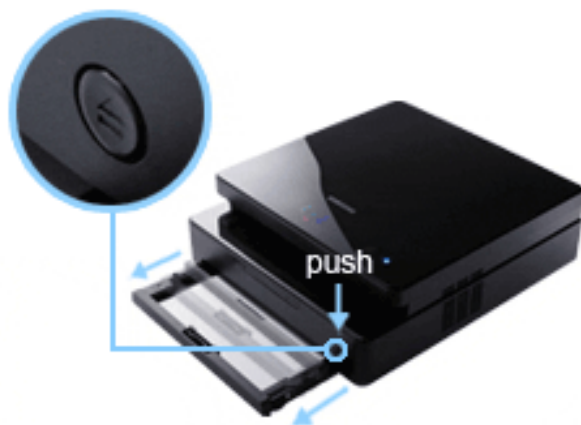

# wireless printer

Imagine a printer that's small, sleek and silent. The SAMSUNG ML-1630W wireless laser printer is half the size of its nearest competitor, it's the smallest laser printer in the world. Its piano black finish, buttonless controls and blue LEDs make it the sleekest printer to ever grace a desk. At just 45 dBA, it's the quietest laser MFP in existence. And the ML-1630W has fast Ethernet and wireless 802.11b/g built in, so it's ready to work anywhere in your home or office. With the ML-1630W wireless laser printer, it's not hard to imagine.

sleek

Future housing experience hall created by Samsung engineering & construction

One look at the exquisite design and the high gloss finish and you know that this is unlike any printer you've ever encountered before and you've only just seen the surface. The design is pure luxury, elegantly crafted in a sleek, compact body embedded with Sapphire LED's.

slim

Gone are the days of bulky, bulging desktop printers. The SAMSUNG ML-1630W saves you tons of space and gives you more room on your desk with its slim, modern design.

simple

Just one tap of a button and you are ready to go with full functionality.

semi auto sliding cassette tray

In the past, people had to take a deep breath and give a hard yank to pull open their paper trays. Welcome to the next generation - the semi-auto sliding cassette tray. Fully upgraded, the ample 100-sheet tray slides out with a simple push of the eject button. Once the stock is replenished, push the tray and feel the docking mechanism lock into place.