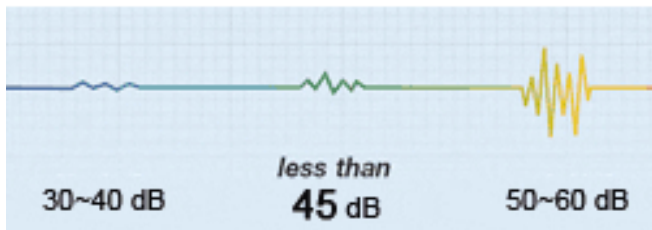

# wireless printer

Imagine a printer that's small, sleek and silent. The SAMSUNG ML-1630W wireless laser printer is half the size of its nearest competitor, it's the smallest laser printer in the world. Its piano black finish, buttonless controls and blue LEDs make it the sleekest printer to ever grace a desk. At just 45 dBA, it's the quietest laser MFP in existence. And the ML-1630W has fast Ethernet and wireless 802.11b/g built in, so it's ready to work anywhere in your home or office. With the ML-1630W wireless laser printer, it's not hard to imagine.

silent

**Libraries**

**ML-1630**

**Office**

You'll be amazed by how quiet this printer is. Normally, a conversation between two people is about 50dB of sound, but the ML-1630W only registers at 45dB. Printing out long documents? Now you can concentrate on your work and less on a noisy printer.