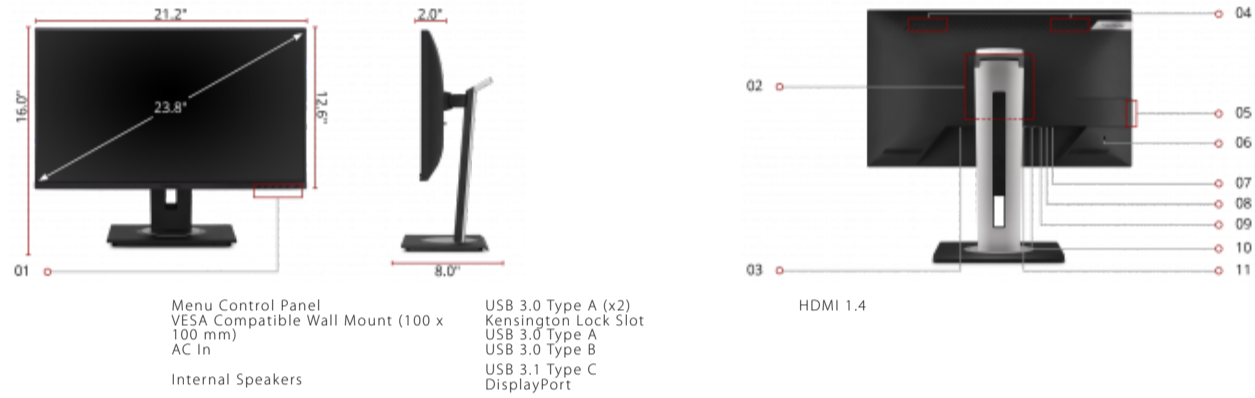

Key Features

SuperClear IPS | Seamless Viewing Experience | A More Comfortable Workspace |
Environmentally Friendly Packaging | Convenient & Versatile Stand

Product Description

Designed for the modern day office, the ViewSonic VG2455-2K monitor delivers an efficient end-to-end enterprise experience. USB 3.1 Type-C connectivity provides charging power, video, and audio over a single connector for convenience and reduced cable clutter. SuperClear® IPS panel technology delivers wide-angle viewing and incredibly vivid colors, while 3-sided thin bezel design provides a seamless viewing experience for multi-monitor setups. For enhanced productivity, an advanced ergonomic design offers a wide range of customizable adjustments for maximum comfort including pivot, swivel, height adjustment, and tilt. With the ability to tilt an impressive 40-degrees, this 24" monitor is ideal for users who prefer to work while standing up, as well as for those who like to use their screen for group discussions. Along with USB 3.1 Type-C, additional connectivity options include HDMI, DisplayPort, and USB 3.0. This monitor is also shipped in eco-friendly biodegradable packaging, along with an easy-to-install quick release stand that makes for simple out-of-the-box setup. The quick release stand also includes an integrated client mount and cable management features.

24" DISPLAY

IPS PANEL

2560 x 1440 RESOLUTION

Contact Sales

- call: 888.881.8781
- email: salesinfo@viewsonic.com
- visit: viewsonic.com

Display:

Display Size (in.):	24
Viewable Area (in.):	23.8
Panel Type:	IPS
Resolution:	2560 x 1440
Resolution Type:	1440p
Static Contrast Ratio:	1,000:1
Dynamic Contrast Ratio:	80,000,000:1
Light Source:	WLED
Brightness:	250 cd/m2
Colors:	16.7M
Color Space Support:	True 8 bit
Aspect Ratio:	16:9
Response Time (Typical GTG):	15ms
Response Time (GTG w/OD):	5ms
Viewing Angles:	178° horizontal, 178° vertical
Backlight Life (Hours):	30,000
Panel Surface:	Anti-glare, Hard coating (3H)