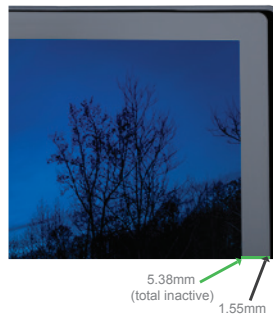

EX Series Desktops

34"

EX341R

Highlights

- 1800R curved SVA screen with Small bezels on all four sides (1.55mm each)
- Touch-sensitive on screen menu controls for easy navigation making display adjustments easier than ever
- Ergonomic stand includes height adjustment, rotation and tilt
- DisplayPort 1.2 in and out in supports both single stream transport (SST) or multi-stream transport (MST) for convenient multi-monitor connectivity
- Smart sensor technology including human and ambient light sensors

MultiSync EX341R Features

Ultra Thin Design

The MultiSync EX341R features some of the industry's smallest bezels at 1.55mm on each side. In addition, the slim cabinet is only 60mm from the front of the panel to the VESA mounting plate. Front on screen display (OSD) controls have been moved to a 5-way control button on the back.

Curved Panel for an Immersive Workspace

The 1800R curved screen wraps around the user, providing a seamless, immersive workspace. The SVA panel provides great viewing angles so that the image looks amazing from any position.