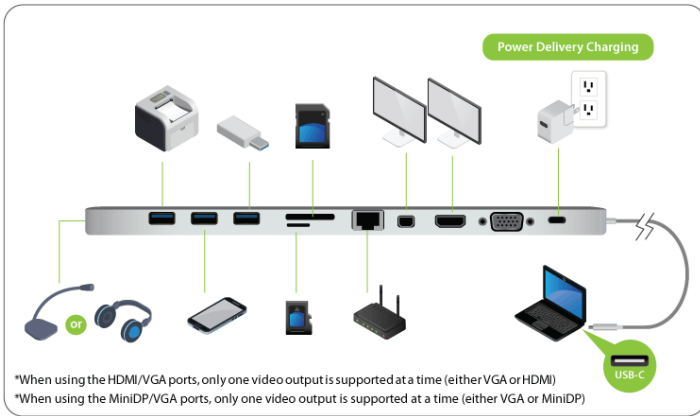

Requirements

Package Contents

• USB-C compatible laptops with DP Alt-Mode support • USB-C AC Adapter from Laptop is needed for Power Delivery Pass-Thru Function • Mac OS X 10.10.5+ (*MST is not supported by Mac OS) • Only one additional video output can be utilized for extended desktop using Mac OS • For dual screen extended desktop in Windows, you must use HDMI with Mini Display Port • When VGA output is utilized, only one additional extended desktop screen will be available • Compatible with USB-C and Thunderbolt 3 laptop	• 1 x USB-C Docking Station • 1 x Quick Start Guide • 1 x Warranty Card