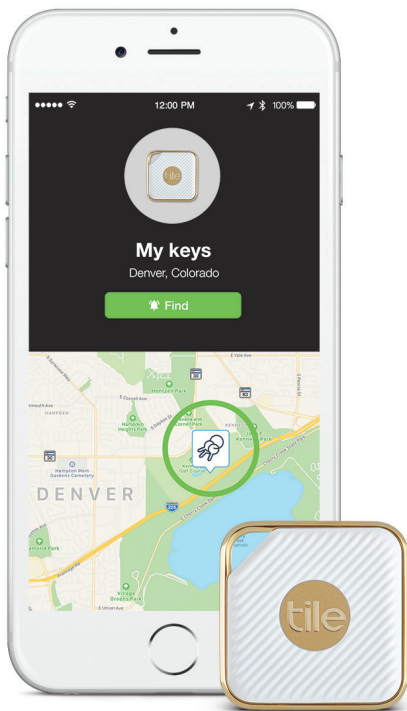

THE NEW PRO SERIES

tileStyle

Find your things in style. Never lose what matters most with the new Tile Style, the perfect blend of form and function.

Ring it. Find it.

Tile Style has a **200 ft. range** — that's **2X** our current Tiles. Plus, it's **2X louder** than ever, making it easy to find when it's nearby.

Find your phone

Double tap the button on your Tile Style and your phone will begin to ring — even on silent.

See it on a map

The Tile app remembers when and where you left something behind.

Your very own search party

If your Tile is lost, you can anonymously put every Tile app on the lookout to help you find your lost item. With millions of users, Tile is the world's largest lost and found community.

Ready for anything