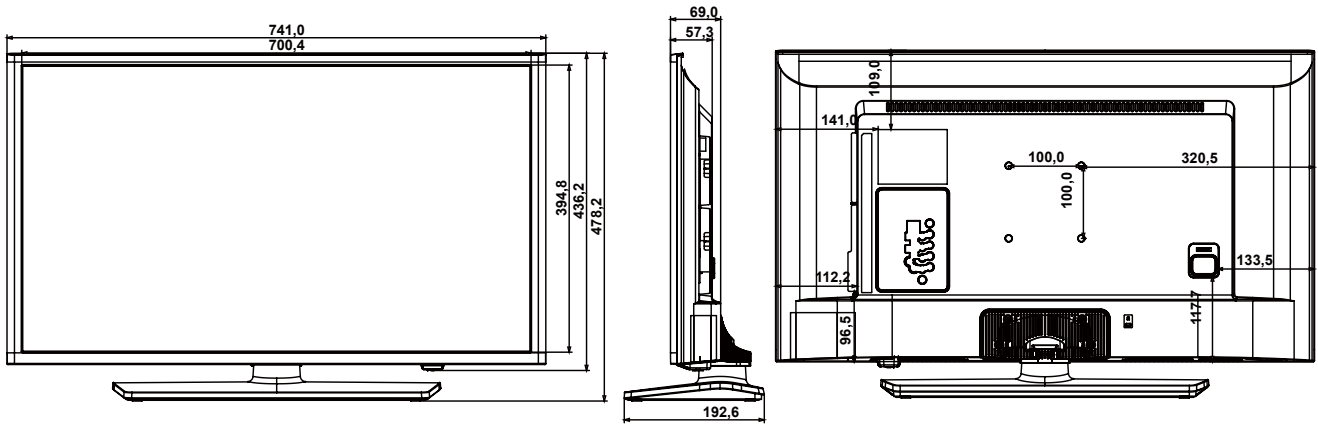

SPECIFICATIONS

HG32NF690GF

CONNECTORS

1. DIGITAL AUDIO OUT (OPTICAL)
2. USB (HDD1.0A) / CLONING
3. HDMI IN3
4. HDMI IN2
5. HDMI IN1
6. LAN
7. AUDIO OUT
8. EX-LINK
9. ANT IN (AIR / CABLE)
10. DATA
11. COMPONENT / AV IN