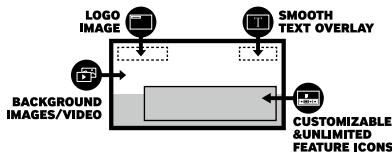

A TAILORED HOME MENU FOR GUESTS

Hotel managers can leverage TIZEN to build and deploy customizable home menu that suits their brand and operational needs. Both staffs and guests can enjoy the convenience of an intuitive, easy-to-navigate interface.