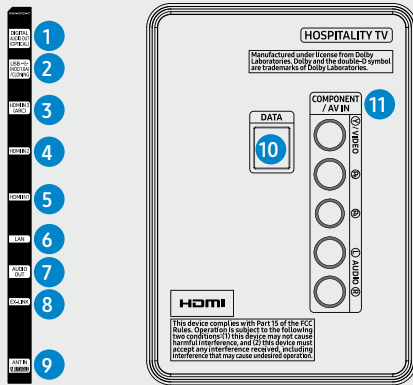

SPECIFICATIONS

HG43NF690GF