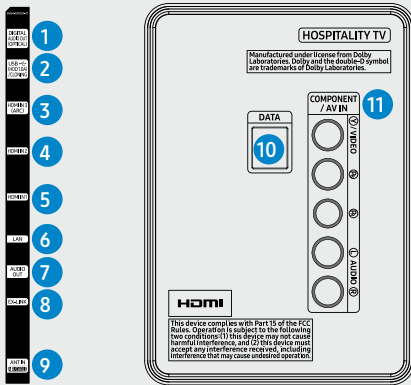

SPECIFICATIONS

HG32NF690GF

CONNECTORS

1. DIGITAL AUDIO OUT (OPTICAL)
2. USB (HDD1.0A) / CLONING
3. HDMI IN3
4. HDMI IN2
5. HDMI IN1
6. LAN
7. AUDIO OUT
8. EX-LINK
9. ANT IN (AIR / CABLE)
10. DATA
11. COMPONENT / AV IN