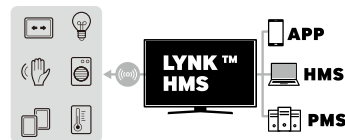

### A TAILORED HOME MENU FOR GUESTS

Hotel managers can leverage TIZEN to build and deploy customizable home menu that suits their brand and operational needs. Both staffs and guests can enjoy the convenience of an intuitive, easy-to-navigate interface.

### CENTRALIZED, REAL-TIME MANAGEMENT

LYNK REACH 4.0's centralized, real-time monitoring can detect and troubleshoot issues before they become issues for guests. Compatibility with LAN, Wi-Fi and coaxial infrastructures drives more effective management and monitoring.

### CONVENIENT AND THOROUGH ROOM MANAGEMENT

LYNK HMS allows staff to view maintenance needs and energy usage for efficient and convenient room management. This platform also shares an interface where guests can control multiple in-room components from a single source.