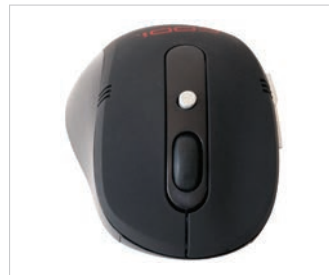

## 2.4GHz Wireless Optical Nano Mouse

Enjoy convenience, portability and advanced features with the 2.4GHz Wireless Optical Nano Mouse. Featuring nano technology, this device prevents interference with nearby wireless mouse users. The nano dongle receiver is small enough to keep plugged into a USB port at all times or it can be stored in the bottom of the mouse. Also included is a handy carrying pouch, great for mobile travelers.

### FEATURES

- **PLUG AND PLAY:** no drivers needed
- **2.4 GHZ WITH 30' WIRELESS RANGE**
- **NANO TECHNOLOGY** prevents interference with other nearby wireless users
- **NO PAIRING REQUIRED** with RF technology
- **OPTICAL TRACKING TECHNOLOGY** provides accuracy and precision on a variety of surfaces
- **BUILT FOR COMFORT** with ergonomically shaped design and soft rubber grip
- **1600/800 DPI RESOLUTION SWITCH BUTTON** quickly changes resolution without using mouse management software
- **FORWARD/BACK BUTTONS** for internet browsing (PC only)
- **BATTERY SAVING ON/OFF BUTTON**
- **SUPPORTED OPERATING SYSTEMS:** Windows XP, Vista, Windows 7 & 8 or Mac OS X v10.1-10.8
- **INCLUDES:**
  - » (1) 1300 DPI Optical Desktop Mouse
  - » (1) Nano Dongle
  - » (1) Carrying Pouch
  - » (1) AA Battery
  - » (1) User Manual