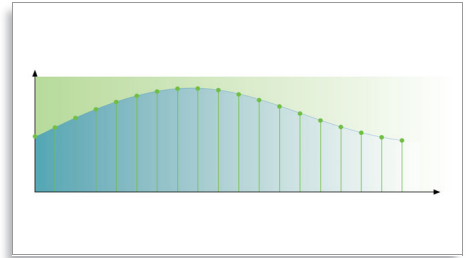

Sound

- D/A converter: 24-bit, 192 kHz
- Frequency response: 30-20,000 Hz
- Signal to noise ratio: 90
- Distortion and Noise (1 kHz): 65 dB
- Crosstalk (1 kHz): 70 dB
- Dynamic Range (1 kHz): 80 dB
- Sound System: Dolby Digital

Video Playback

- Playback Media: CD, CD-R/CD-RW, Video CD/SVCD, DVD, DVD-R/-RW, DVD+R/+RW, DVD-Video
- Compression formats: MPEG1, MPEG2
- Video disc playback system: PAL, NTSC

Audio Playback

- Playback Media: CD, MP3-CD, MP3-DVD, WMA-CD, CD-R/RW, Audio CD
- MP3 bit rates: 32 - 320 kbps
- Compression format: Dolby Digital, MP3, WMA, PCM

Still Picture Playback

- Playback Media: DVD-R/-RW, DVD+R/+RW, CD-

- R/RW, Picture CD, Kodak Picture CD
- Picture Compression Format: JPEG
- Picture Enhancement: Flip photos, Rotate, Slideshow, Zoom

Connectivity

- Rear Connections: Analogue audio Left/Right out, Composite video (CVBS) output, Digital coaxial out, ComponentVideo out Progressive, Scart

Convenience

- Child Protection: Parental Control, Child Lock
- On-Screen Display languages: English

Power

- Power consumption: < 10 W
- Power supply: 50 Hz, 240 V
- Standby power consumption: < 0.8 W

Accessories

- Included accessories: 2 x AAA Batteries, Remote Control, World Wide Warranty leaflet, User Manual

Dimensions

- Set dimensions (W x H x D): 360 x 37 x 209 mm
- Packaging dimensions (W x H x D): 480 x 80 x 282 mm

Highlights

192 kHz/24-bit audio DAC

192 kHz sampling enables you to have an accurate representation of the original sound curves. Together with a 24-bit resolution, more information is captured from the original analogue sound wave form, giving a much richer audio reproduction.

Plays it all

Play MP3s, WMA and JPEGs, and experience the convenience of sharing media files on your TV or home theatre system - in the comfort of your living room.