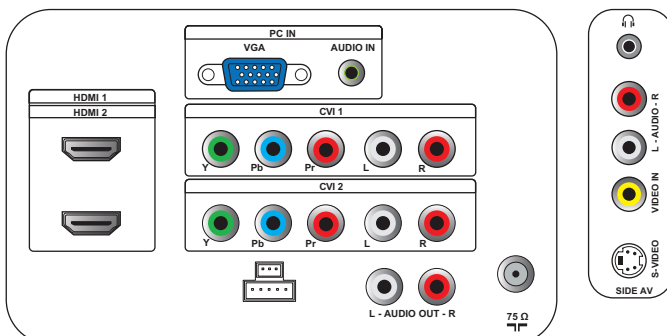

Connectivity

- **AV 1:** Audio L/R in, YPbPr
- **AV 2:** Audio L/R in, YPbPr
- **HDMI 1:** HDMI v1.3
- **HDMI 2:** HDMI v1.3
- **EasyLink (HDMI-CEC):** One touch play, System info (menu language), System standby
- **Front / Side connections:** S-video in, CVBS in, Audio L/R in, Headphone out
- **Other connections:** Analog audio Left/Right out, PC Audio in, PC-In VGA

Power

- **Ambient temperature:** 5 °C to 40 °C
- **Mains power:** 100-240V, 50/60Hz
- **Power consumption:** 150 W
- **Standby power consumption:** < 0.3 W

Dimensions

- **Set dimensions (W x H x D):** 809 x 543 x 92 mm
- **Set dimensions with stand (W x H x D):** 809 x 593 x 220 mm
- **Weight incl. Packaging:** 16.7 kg
- **Product weight:** 11 kg
- **Product weight (+stand):** 14 kg
- **Box dimensions (W x H x D):** 1025 x 662 x 250 mm
- **Color cabinet:** Black Cabinet with Black Hi Gloss Deco Frame
- **VESA wall mount compatible:** 400 x 200 mm

Accessories

- **Included Accessories:** Table top stand, Power cord, Quick start guide, User Manual, Warranty certificate, Remote Control, Batteries for remote control

Product highlights

Digital Crystal Clear