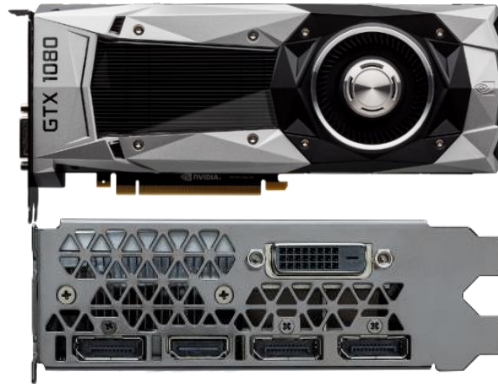

GeForce® GTX 1080 Founders Edition

msi Graphics Card

All Solid Capacitors

- 10 years long lifetime under full load.
- Lower temperature and higher efficiency.
- Aluminum core for higher stability.

Afterburner

Overclocking Utility

- Wireless control through Android/iOS devices.
- Predator: In-game video recording.
- Kombustor: built-in DirectX12 benchmark.
- Supports multi-GPU setups

NVIDIA G-SYNC™

- Synchronizes the display refresh to your GeForce GTX GPU for the fast, smooth gaming

GeForce® GTX VR Ready

- NVIDIA's unique set of features ensure you get the right level of performance, image quality, and latency to ensure your VR experience is nothing short of amazing

Product Specification

Model Name	GeForce® GTX 1080 Founders Edition
Model	V801
Graphics Processing Unit (GPU)	NVIDIA GeForce® GTX 1080
Interface	PCI Express x16 3.0
Core name	GP104-400
CUDA Core	2560 Units
Boost / Base Core Clock	1733 / 1607 MHz
Memory Clock	10010 MHz
Memory Size	8GB GDDR5X
Memory Bus	256-bit
Output	DisplayPort x 3 / HDMI / DL-DVI-D
Power Consumption / Connector	180 W / 8-pin x 1
Recommended PSU	500 W
Card Dimension	269*111*40 mm
Weight (Card / Package)	1100 g / 1682 g
Form Factor	ATX