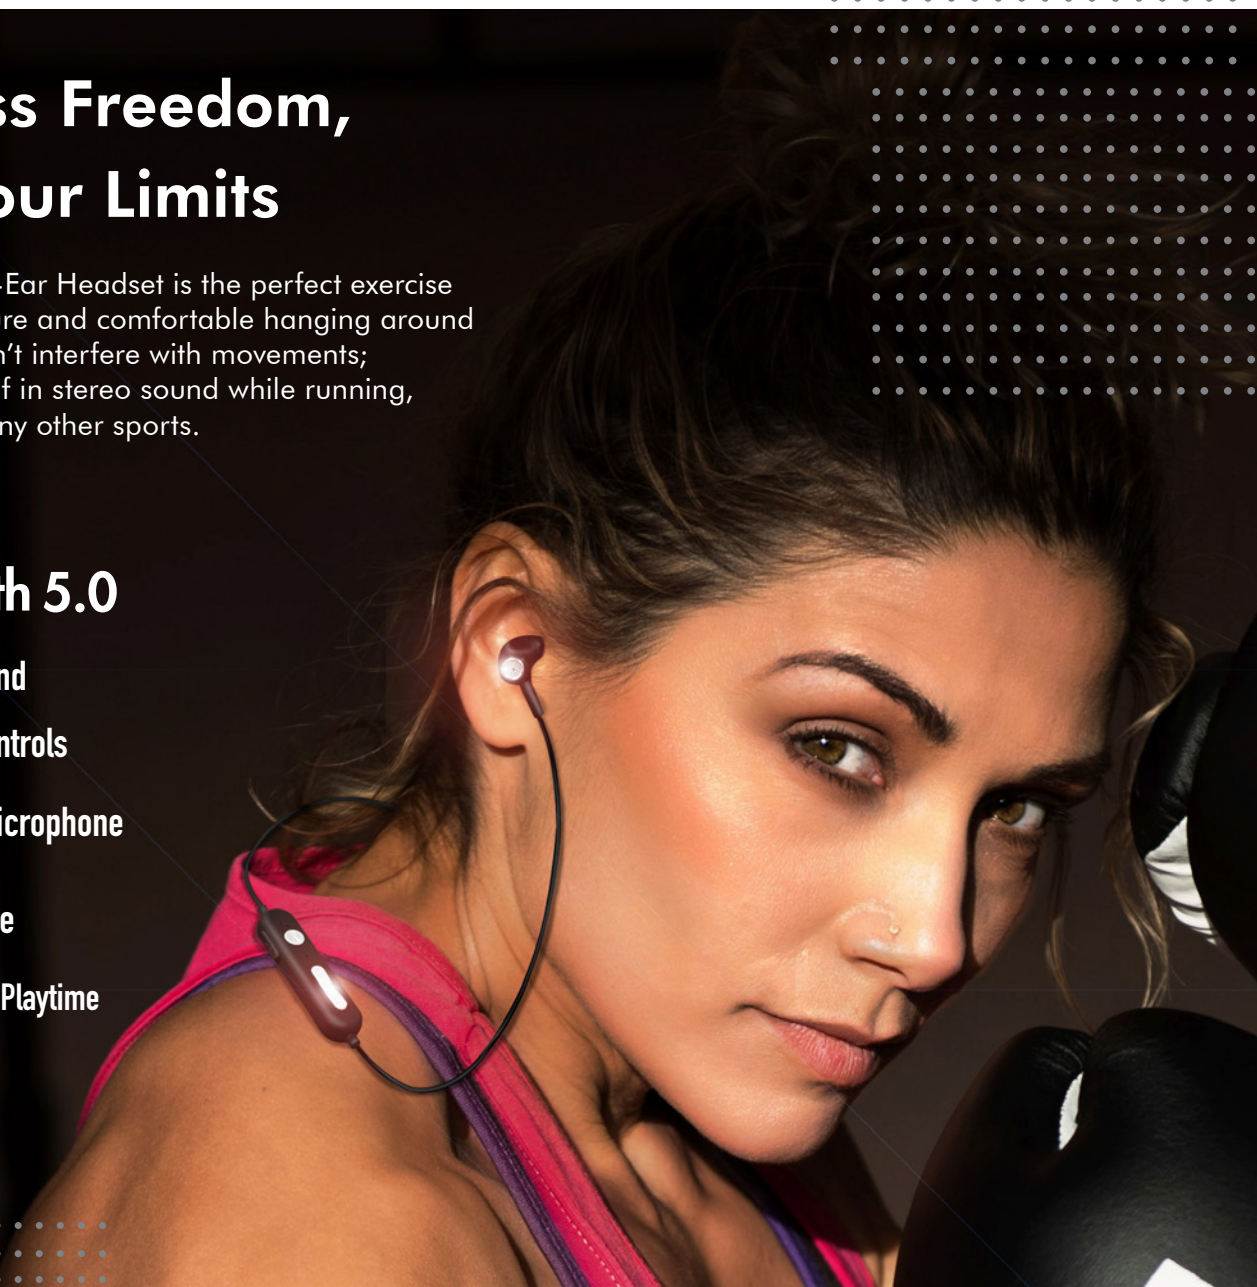

Bluetooth 5.0

- Clean Sound
- In-line Controls
- Built-in Microphone
- Hands-free
- Up to 7 Hrs Playtime

RoHS
compliant

*The specifications and pictures are subject to change without prior notice.
*All trade names referenced are the registered trademarks of their respective owners.

BT0056

4 052792 062571

Made in China