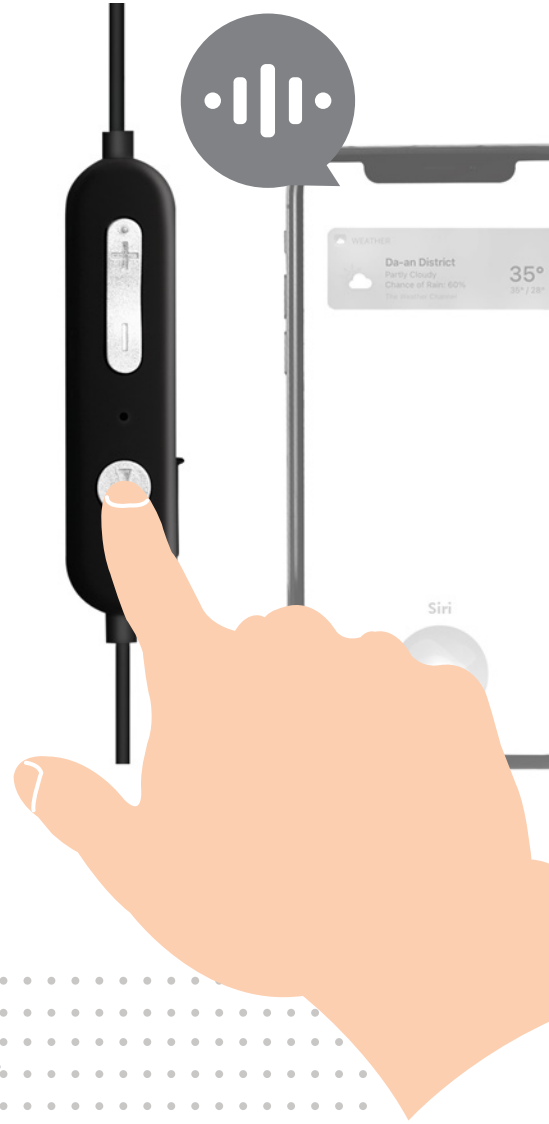

Non-Stop Entertainment

Behind-the-neck design allows for easy use of in-line controls while resting comfortably around your neck.

Simple One-Touch Calls and Music Playback

The in-line controls on the headset cable allow you to adjust the volume, answer and end calls, or skip tracks on your music player or smartphone.

Best Connectivity

At Your Service with Voice Assistance

Press the button for two seconds and you will get instant access to Siri or Google Assistant. Easily perform tasks on commands.

Fit Your Lifestyle

Ergonomic and sleek design; whether playing in your ears or hanging around your neck, it is stable and comfortable for all day long.