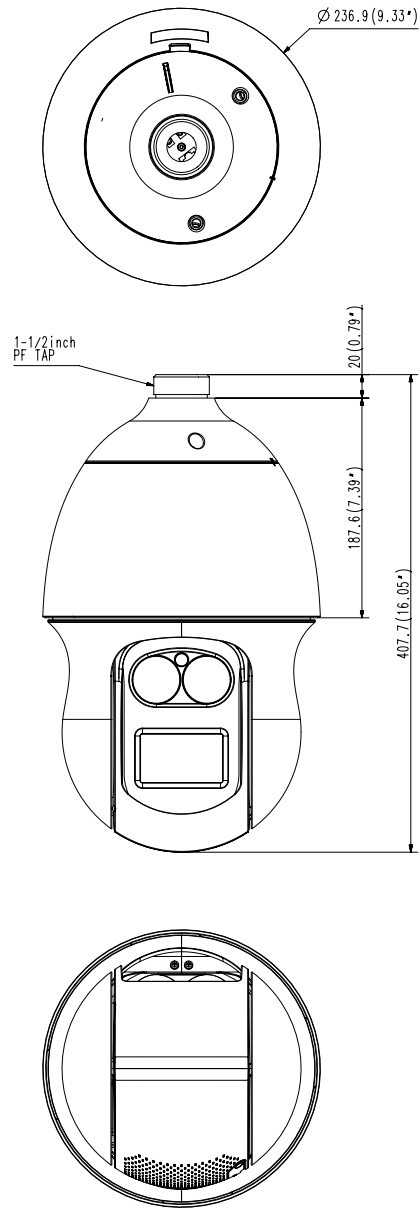

Mechanical

Color / Material	Body: Ivory / Plastic, Head: Black / Plastic
Product Dimensions / Weight	Ø236.9x407.7mm(9.33x16.05"), 7.1Kg(15.65 lb)

- The latest product information / specification can be found at hanwha-security.com
- Design and specifications are subject to change without notice.
- Wisenet is the proprietary brand of Hanwha Techwin, formerly known as Samsung Techwin.

단위 :mm(인치)

This parts should not contain any substances which are specified in AH60-0033K

NO	PART NAME	CODE NO.	MATERIAL	Q'TY	REMARK
1	PNP-9200RH_Camera_Total_Assy	-	MATERIAL	1	REMARK

STANDARD TOLERANCE

DIV	h1	h2	h3	h4	h5
0-16	+0.05	+0.1	+0.1	+0.2	+0.3
16-63	+0.05	+0.1	+0.2	+0.3	+0.4
63-250	+0.1	+0.2	+0.3	+0.4	+0.4
250-1000	+0.2	+0.3	+0.4	+0.5	+0.6