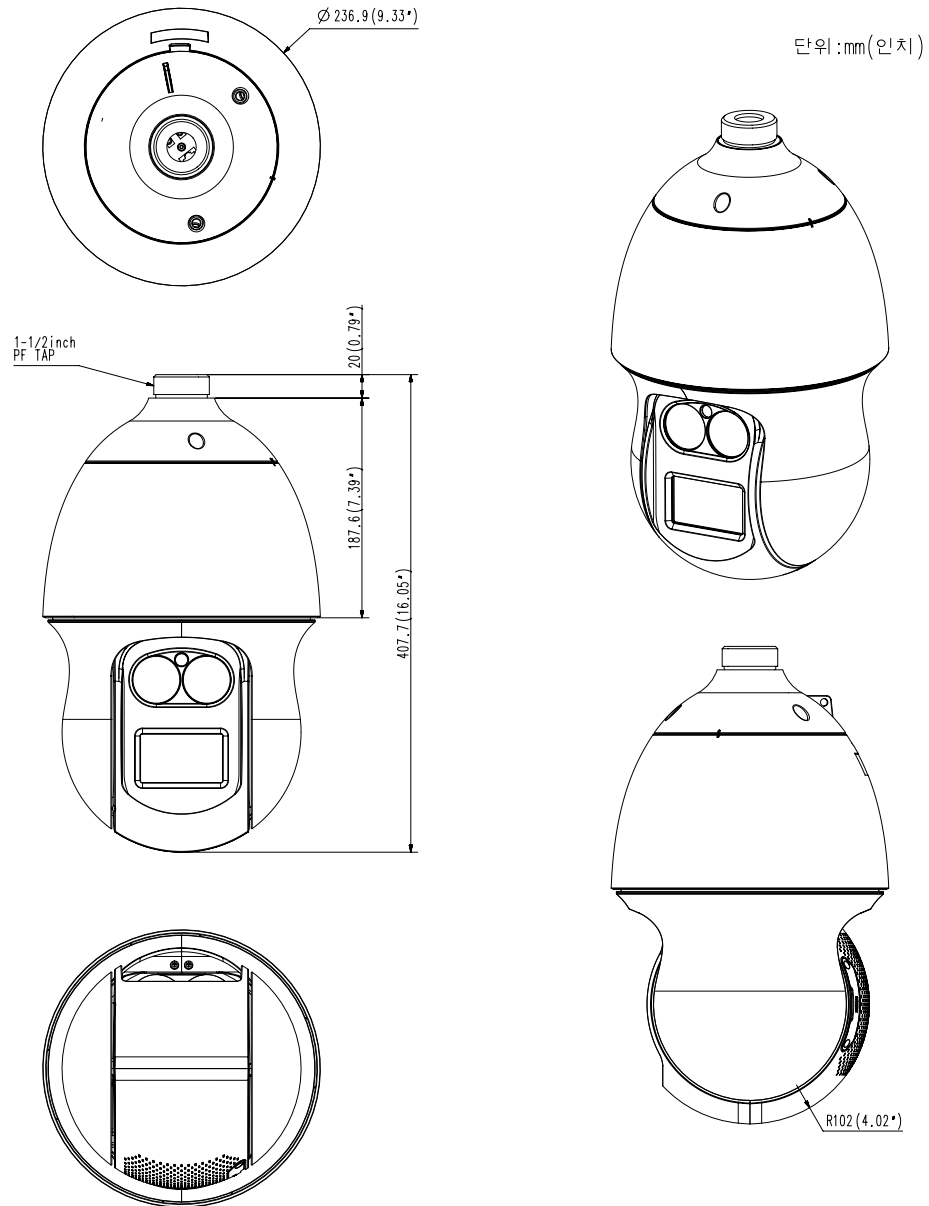

Mechanical

Color / Material	Body: Ivory / Plastic, Head: Black / Plastic
Product Dimensions / Weight	Ø236.9x407.7mm(9.33x16.05"), 7.1Kg(15.65 lb)

- The latest product information / specification can be found at hanwha-security.com
- Design and specifications are subject to change without notice.
- Wisenet is the proprietary brand of Hanwha Techwin, formerly known as Samsung Techwin.

단위 :mm(인치)

This parts should not contain any substances which are specified in AH60-0033K

NO	PART NAME	CODE NO.	MATERIAL	Q'TY	REMARK
1	PNP-9200RH_Camera_Total_Assy	-	MATERIAL	1	REMARK

STANDARD TOLERANCE

DIV	h1	h2	h3	h4	h5
0-16	+0.05	+0.1	+0.1	+0.2	+0.3
16-63	+0.05	+0.1	+0.2	+0.3	+0.4
63-250	+0.1	+0.2	+0.3	+0.4	+0.4
250-1000	+0.2	+0.3	+0.4	+0.5	+0.6