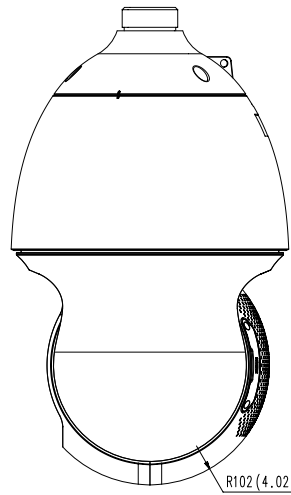

Mechanical

Color / Material	Body: Ivory / Plastic, Head: Black / Plastic
Product Dimensions / Weight	Ø236.9x407.7mm(9.33x16.05"), 7.1Kg(15.65 lb)

- The latest product information / specification can be found at hanwha-security.com
- Design and specifications are subject to change without notice.
- Wisenet is the proprietary brand of Hanwha Techwin, formerly known as Samsung Techwin.

단위 :mm(인치)

This parts should not contain any substances which are specified in AH60-0033K

NO	PART NAME	CODE NO.	MATERIAL	Q'TY	REMARK
1	PNP-9200RH_Camera_Total_Assy	-	MATERIAL	1	REMARK

STANDARD TOLERANCE

DIV	h1	h2	h3	h4	h5
0-16	+0.05	+0.1	+0.1	+0.2	+0.3
16-63	+0.05	+0.1	+0.2	+0.3	+0.4
63-250	+0.1	+0.2	+0.3	+0.4	+0.4
250-1000	+0.2	+0.3	+0.4	+0.5	+0.6