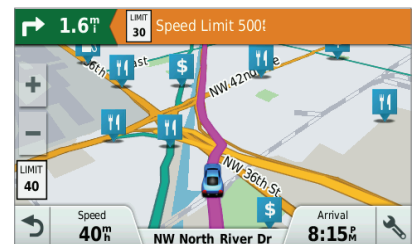

Fatigue warning

Suggests break times and potential rest areas ahead after hours of driving.

Railroad & Animal crossings

Provides alerts when approaching railroad crossings or animal crossings.

Wrong way on a one way

Provides alerts when driving the wrong way on a one way.

Sharp curves

Notifies you when approaching sharp curves ahead.

Red light and speed cameras

Provides alerts when approaching red lights or speed cameras.