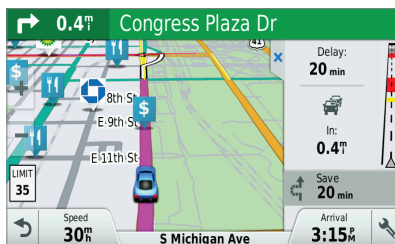

Traffic avoidance

Avoid traffic and learn time-saving detours on select models. No subscriptions and no fees.