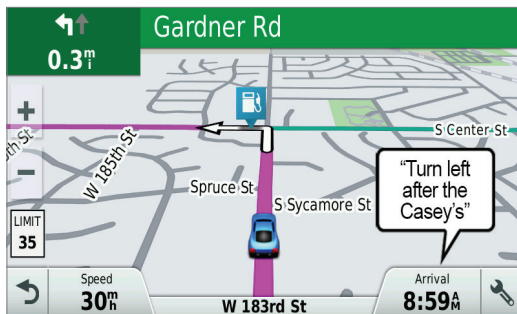

Garmin Drive™

Garmin Drive includes all of the great driver awareness alerts like upcoming sharp curves, fatigue warning², speed changes, railroad crossings and more. It's simple to use and dedicated to getting you to your destination with ease. Thanks to Foursquare®, it's preloaded with millions of popular places. The Up Ahead feature lets you easily see places up ahead and milestones along your route, without leaving the map view.

Foursquare

Preloaded Foursquare data has millions of popular places.

Direct Access

Simplifies navigating to select complex destinations such as malls and airports.

Garmin Real Directions™

Spoken Garmin Real Directions guide you like a friend, using recognizable landmarks, buildings and traffic lights.

KEY FEATURES

DRIVER ALERTS

REAL DIRECTIONS

FOURSQUARE

DIRECT ACCESS

TRAFFIC¹

¹ Available with Garmin Drive 50 USA LMT and Garmin Drive 50 USA+CAN LMT. [Lifetime Traffic Terms & Conditions](#)

² The fatigue warning activates after longer periods of consecutive driving without any long stops along the route. Foursquare® and the Foursquare® logos are registered trademarks of Foursquare Labs, Inc.