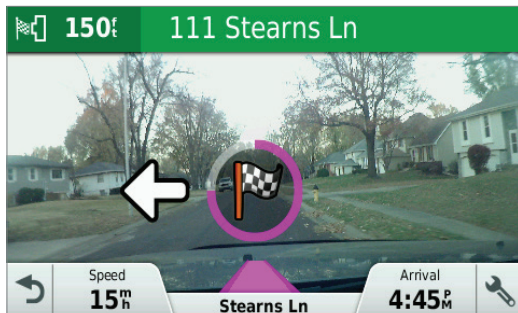

SMARTPHONE LINK APP²

VOICE-ACTIVATED NAVIGATION

PINCH TO ZOOM

¹ To receive Smart Notifications on your navigator, you must download the free Smartphone Link app. Requires Bluetooth-enabled smartphone (sold separately)

² User's data plan charges, if any, will apply. Contact your mobile service provider for more information about your service plan's data and roaming rates. Subscription may be required.

³ Lifetime Traffic Terms & Conditions

Garmin DriveAssist™

The built-in dash cam³ continually records your drive and automatically saves video footage on impact, while GPS records exactly where and when events occurred. Includes all the driver alerts with additional camera-assisted alerts like Forward Collision Warning and Lane Departure Warning. Lifetime traffic² helps you avoid traffic jams and learn time-saving detours.

Garmin Real Vision™

When approaching select destinations, your navigation display will switch to camera view and a bright arrow will point to where you need to go.

Forward Collision Warning¹

Alerts if you drive too close to the car ahead.