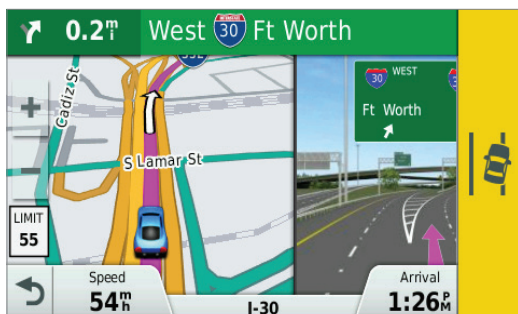

Garmin DriveAssist™

The built-in dash cam³ continually records your drive and automatically saves video footage on impact, while GPS records exactly where and when events occurred. Includes all the driver alerts with additional camera-assisted alerts like Forward Collision Warning and Lane Departure Warning. Lifetime traffic² helps you avoid traffic jams and learn time-saving detours.

Garmin Real Vision™

When approaching select destinations, your navigation display will switch to camera view and a bright arrow will point to where you need to go.

Forward Collision Warning¹

Alerts if you drive too close to the car ahead.

Lane Departure Warning¹

Alerts you if you drift off the road or into oncoming traffic.

KEY FEATURES

DRIVER ALERTS

INTEGRATED DASH CAM

FORWARD COLLISION WARNING¹

LANE DEPARTURE WARNING¹

REAL VISION