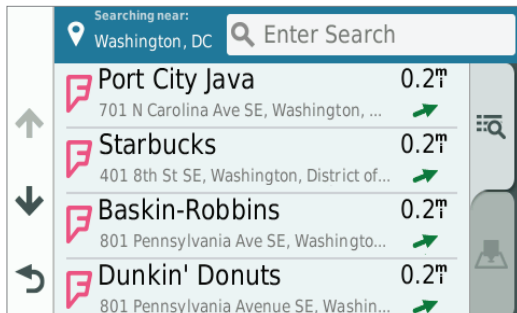

Foursquare

Preloaded Foursquare data has millions of popular places.

Direct Access

Simplifies navigating to select complex destinations such as malls and airports.

Garmin Real Directions™

Spoken Garmin Real Directions guide you like a friend, using recognizable landmarks, buildings and traffic lights.