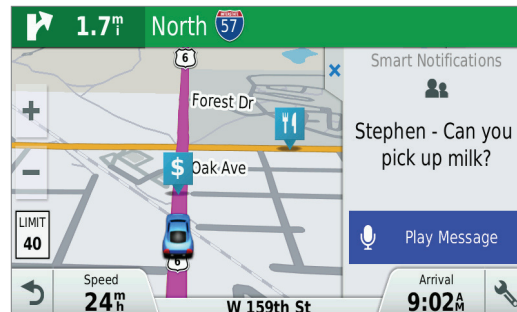

Foursquare

Preloaded Foursquare data has millions of popular places.

Direct Access

Simplifies navigating to select complex destinations such as malls and airports.

Garmin Real Directions™

Spoken Garmin Real Directions guide you like a friend, using recognizable landmarks, buildings and traffic lights.

KEY FEATURES

DRIVER ALERTS

REAL DIRECTIONS

FOURSQUARE

DIRECT ACCESS

TRAFFIC¹

¹ Available with Garmin Drive 50 USA LMT and Garmin Drive 50 USA+CAN LMT. [Lifetime Traffic Terms & Conditions](#)

² The fatigue warning activates after longer periods of consecutive driving without any long stops along the route. Foursquare® and the Foursquare® logos are registered trademarks of Foursquare Labs, Inc.

SMART CONNECTIONS

Staying in the loop shouldn't mean losing focus of the road ahead. We get it. So we brought smart notifications¹ to your GPS navigator's display.

Garmin DriveSmart™

Stay focused on the drive ahead while staying connected with customizable smart notifications that appear on your navigation display. Voice-activated navigation and Bluetooth® hands-free calling allows you to keep your hands on the wheel when entering a destination or making a phone call. Includes all the driver awareness features, with lifetime traffic³ on select Garmin DriveSmart models. Bird's Eye and photoReal Junction Views help navigate interchanges with ease.

Smartphone Link

For real-time information such as weather and traffic conditions as well as smart notifications like calls, texts, and emails, download Smartphone Link² mobile app, that connects your navigator with your iPhone® or Android™.