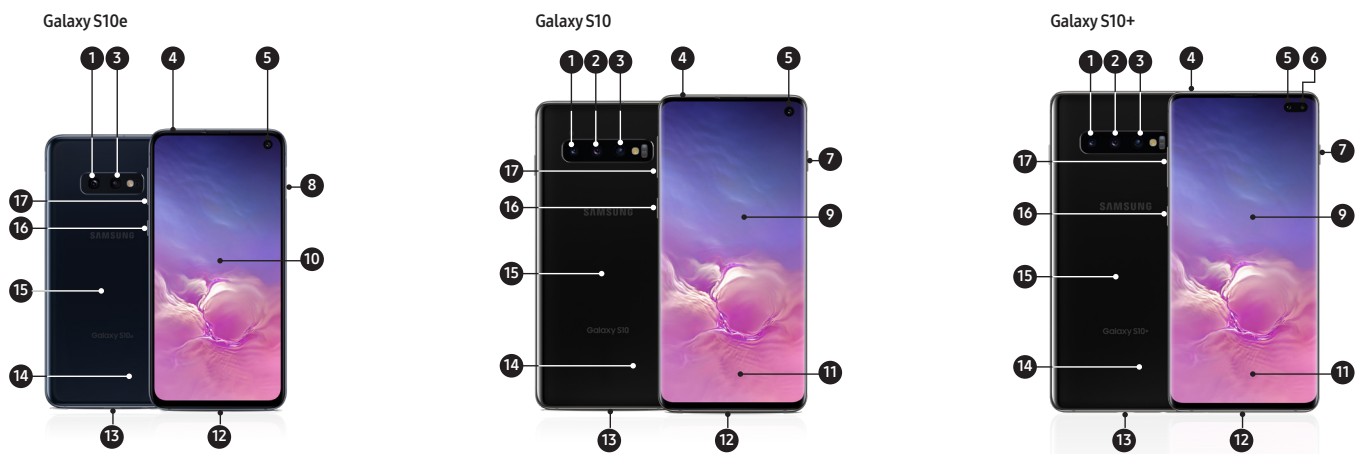

Device Layout

1. 12MP Telephoto Camera
2. 12MP Dual Aperture Camera
3. 16MP Ultra-Wide Camera
4. SIM and microSD Card
5. Front-Facing 10MP Camera
6. 8MP Portrait Camera
7. Power Button
8. Power Button with Electrostatic Fingerprint Sensor
9. Dynamic AMOLED Curved Display
10. Dynamic AMOLED Flat Display
11. In-Screen Ultrasonic Fingerprint
12. USB Type-C
- 3.5mm Earphone Jack
14. Battery
15. Wireless Charging with Wireless PowerShare
16. Bixby Button
17. Volume Button

Learn More samsung.com/business insights.samsung.com samsung.com/unlockedforbusiness
Product Support 1-866-SAM4BIZ
Follow Us youtube.com/samsungbizusa [@SamsungBizUSA](https://twitter.com/SamsungBizUSA)

©2019 Samsung Electronics America, Inc. Samsung, Galaxy, S10e, S10, S10+, Knox, DeX, Bixby and Dynamic AMOLED are trademarks of Samsung Electronics Co., Ltd. Other company names, product names and marks mentioned herein are the property of their respective owners and may be trademarks or registered trademarks. Appearance of devices may vary. Screen images simulated. Printed in U.S.A. HHP-UNLOCKED-GALAXYS10ES10S10+DSHT-MAR19T