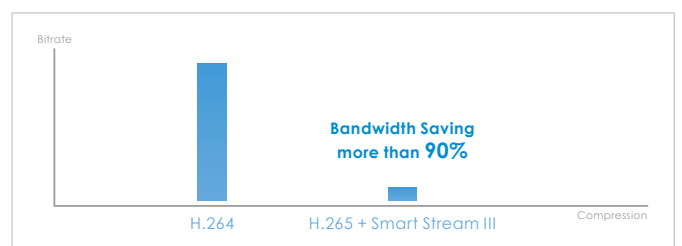

H.265 + Smart Stream III, Ultra-low Bandwidth