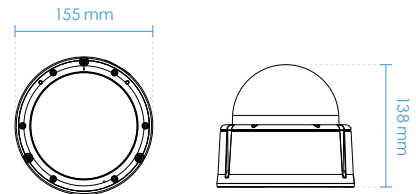

Technical Specifications

Safety Certifications	CE, LVD, FCC Class A, VCCI, C-Tick, UL	Other Players	VLC: 1.1.11 or above Quicktime: 7 or above
Operating Temperature	FD9365-HTV: Starting Temperature: -10°C ~ 50°C (14°F ~ 122°F) Working Temperature: -30°C ~ 50°C (-22°F ~ 122°F) FD9365-EHTV: Starting Temperature: -40°C ~ 50°C (-40°F ~ 122°F) Working Temperature: -50°C ~ 50°C (-58°F ~ 122°F)	Included Accessories	
Humidity	90%	Others	Quick installation guide, warranty card, screw pack, alignment sticker
Warranty	36 months	Dimensions	
System Requirements			
Operating System	Microsoft Windows 8/7		
Web Browser	Mozilla Firefox 7~43 (streaming only) Internet Explorer 10/11		

Compatible Accessories

Mounting Kits