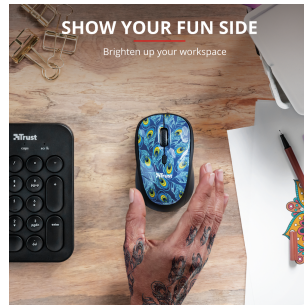

### Key features

- 8m wireless range
- Speed select button (800/1600 DPI)
- Rubber sides for comfort and grip
- Storable USB micro receiver
- For left and right hand use

## COLOUR VERSIONS

**Yvi Wireless Mouse - Peacock**  
23388

**Yvi Wireless Mouse - Parrot**  
23387

PRODUCT VISUAL 1

PRODUCT PICTORIAL 1

PRODUCT PICTORIAL 2

PRODUCT PICTORIAL 3

PRODUCT ESHOT 1

PRODUCT TOP 1

PRODUCT SIDE 1

PRODUCT BOTTOM 1

LIFESTYLE VISUAL 1

PACKAGE FRONT 1