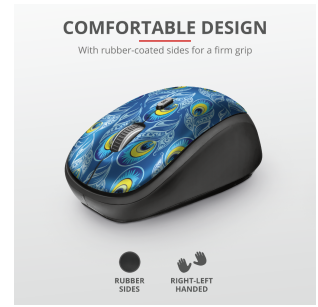

## COLOUR VERSIONS

**Yvi Wireless Mouse - Peacock**  
23388

**Yvi Wireless Mouse - Parrot**  
23387

PRODUCT VISUAL 1

PRODUCT PICTORIAL 1

PRODUCT PICTORIAL 2

PRODUCT PICTORIAL 3

PRODUCT ESHOT 1

PRODUCT TOP 1

PRODUCT SIDE 1

PRODUCT BOTTOM 1

LIFESTYLE VISUAL 1

PACKAGE FRONT 1