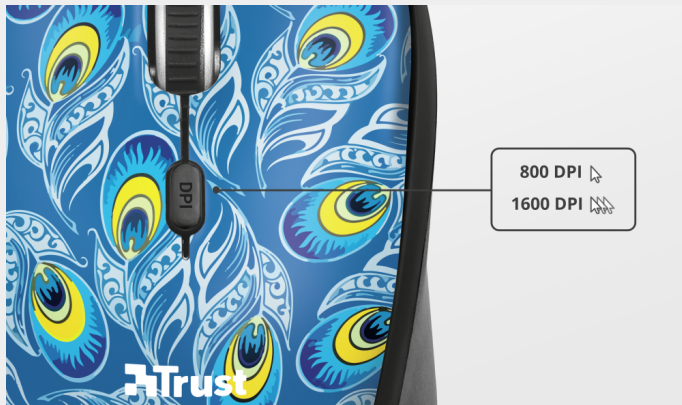

Made for everyone

Yvi lets you select your favourite cursor speed with the speed select button (800/1600 DPI). The shape of the mouse is ambidextrous – this means it can be used by right-handed as well as left-handed users. Yvi is handy for everyone!